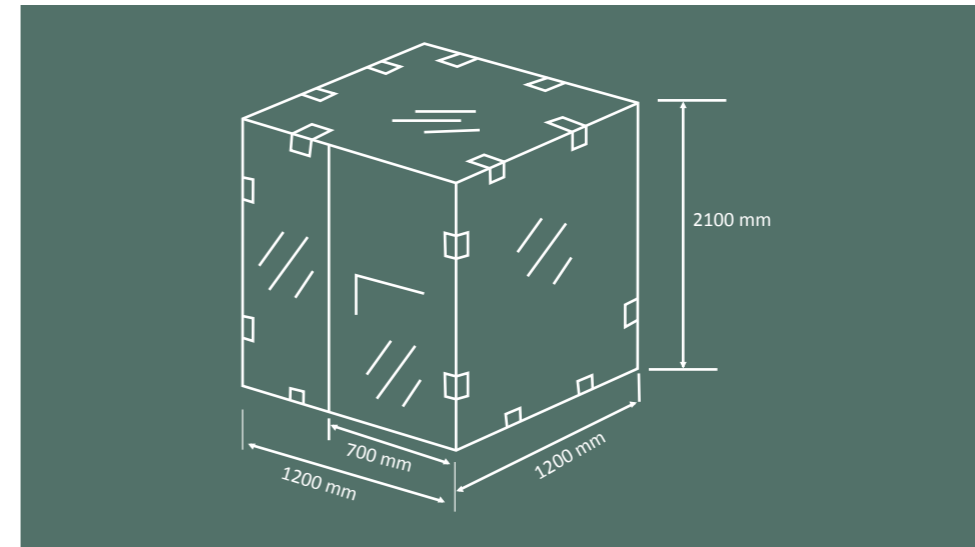

1840-S/1140-S

Model: 1840-S / 1140-S

Description: Corner enclosure with one fixed glass and openable door on the front and one fixed glass on the side covered with a roof on the top.

Finish: Chrome

Glass: 8mm / 10mm

8mm

Size: (in mm)

Height	Width	Code
2100	2000 - 2400	JSE-CHR-840S2224H21X
2100	2401 - 2800	JSE-CHR-840S2428H21X

10mm

Size: (in mm)

Height	Width	Code
2100	2000 - 2400	JSE-CHR-140S2224H21X
2100	2401 - 2800	JSE-CHR-140S2428H21X

Separate ventilation inside the steam room is recommended.