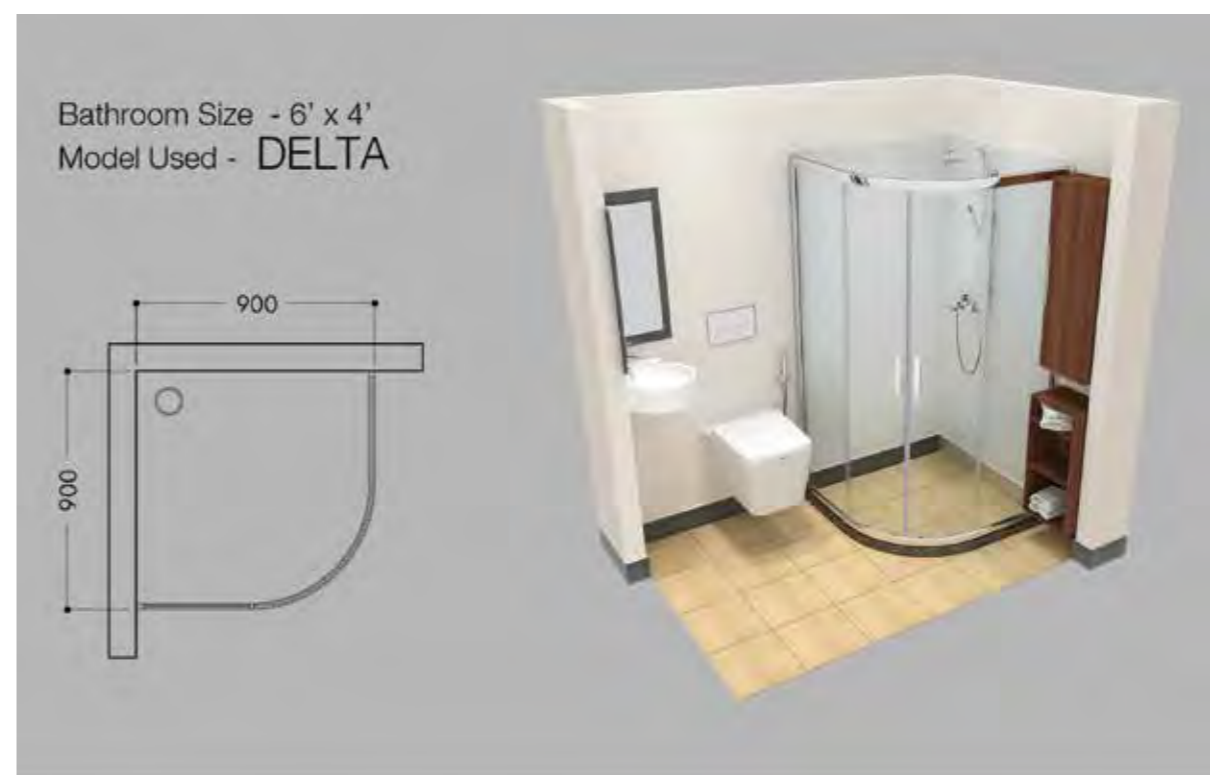

Five level testing of toughness

JAQUAR SHOWER ENCLOSURE FOR EVERY BATHROOM

Bathroom Concepts with
Jaquar Shower Enclosures

FRAMED

Framed: Enclosed In Style

Jaquar framed shower enclosures are covered with frames from all four sides of the glass. The elegant and sleek designs of the enclosures have a wide range of designs with square shape, rectangular shape and semi-circle quadrant models. These enclosures are ready-to-fit in nature, easy to install, thus saving time and increasing convenience. Choose as per your requirement and the enclosure is ready to be installed.