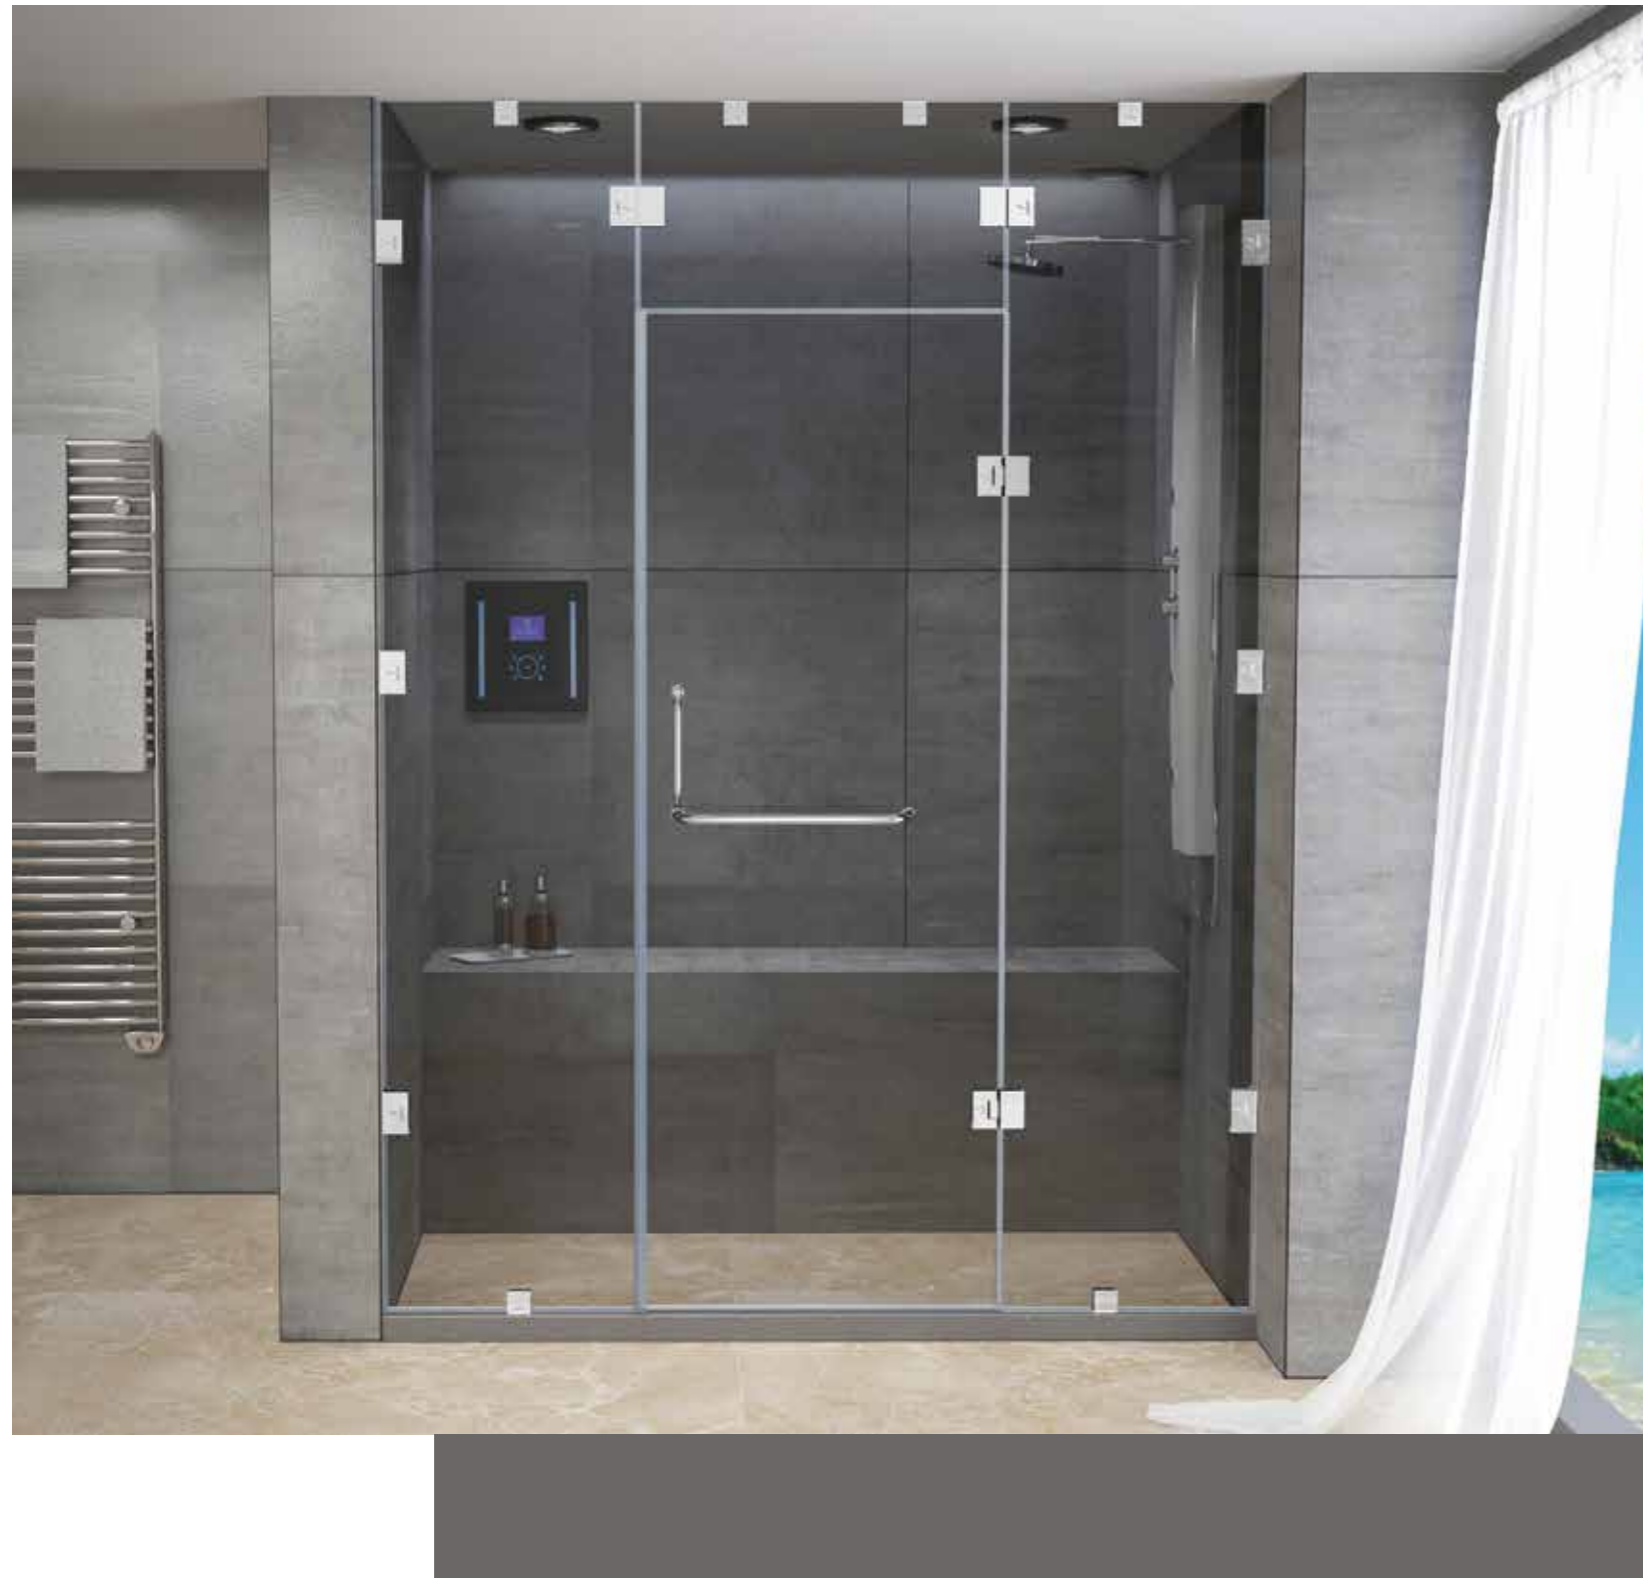

Jaquar introduces enclosures for the steam cubicle as per the need of the bathroom dimensions. Jaquar enclosures provide perfect solution to the need of a roof on top of an enclosure or adequate fixtures to restrict the steam inside of the cubicle, thus satisfying the dream of a steam cabinet even in your existing bathroom.

1830-S/1130-S

Model: 1830-S / 1130-S

Description: Wall to wall enclosure with two fixed glass upto ceiling height and openable door in between. Door is upto the standard height. One fixed panel on the top of the door to cover the gap above the door.