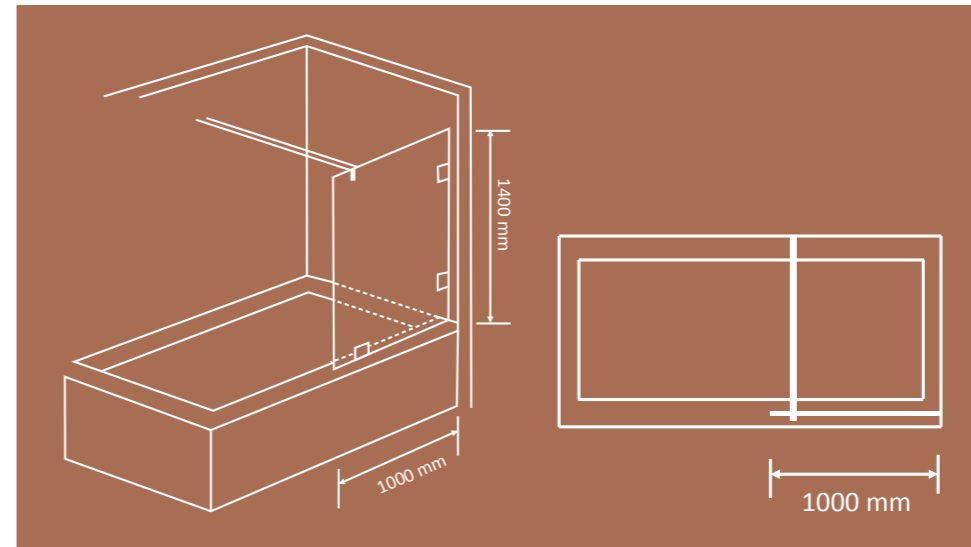

1810-T/1110-T

Model: 1810-T / 1110-T

Description: Free walk-in shower enclosure - Tub mounted

Finish: Chrome

Glass: 8mm / 10mm

8mm

Size: (in mm)

Height	Width	Code
1400	600 - 800	JSE-CHR-810T0680X
1400	801-1200	JSE-CHR-810T0812X
1400	1201-1600	JSE-CHR-810T1216X
1400	1601-1800	JSE-CHR-810T1618X

10mm

Size: (in mm)

Height	Width	Code
1400	600 - 800	JSE-CHR-110T0680X
1400	801-1200	JSE-CHR-110T0812X
1400	1201-1600	JSE-CHR-110T1216X
1400	1601-1800	JSE-CHR-110T1618X