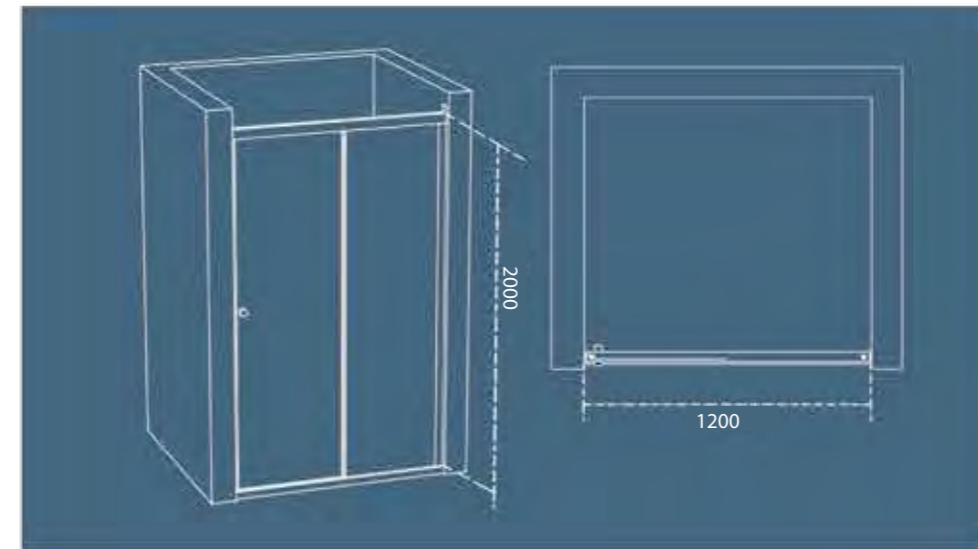

Optima

NEW

Model: Optima

Description: Wall to Wall Shower Enclosure with one fixed glass and one sliding door -2 Part

Finish: Chrome

Glass: 8mm

Sizes (Right Version): (in mm)

Height	Width	Code
2000	1000 - 1500	JSE-CHR-OPTSDR1015X
2000	1501 - 2000	JSE-CHR-OPTSDR1520X

Sizes (Left Version): (in mm)

Height	Width	Code
2000	1000 - 1500	JSE-CHR-OPTSDL1015X
2000	1501 - 2000	JSE-CHR-OPTSDL1520X