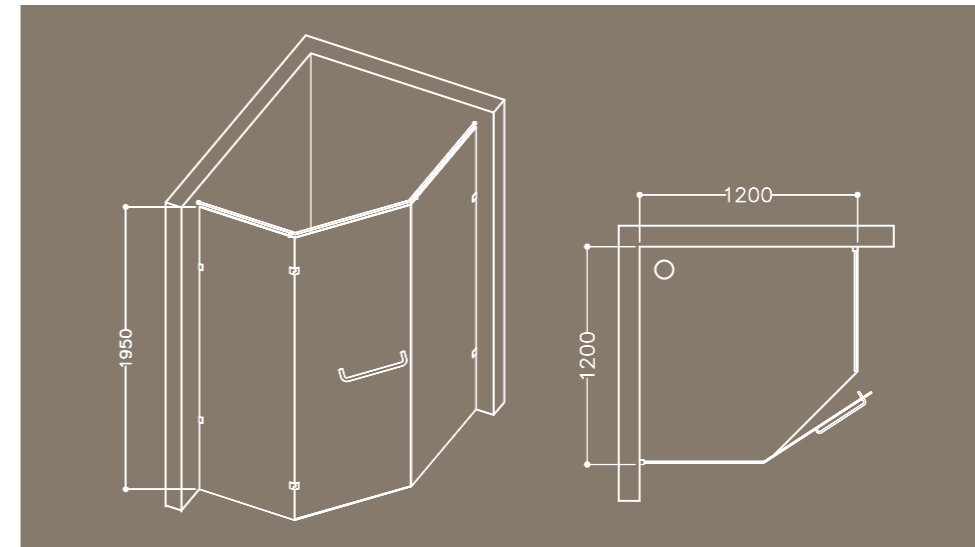

1840-P/1140-P

Model: 1840-P / 1140-P

Description: Pentagonal shaped corner entry shower enclosure with two fixed glass and door in between - 3 part

Finish: Chrome

Glass: 8mm / 10mm

8mm

Size: (in mm)

Height	Width	Code
1950	1600 - 2000	JSE-CHR-840P1620H19X
1950	2001 - 2400	JSE-CHR-840P2024H19X
1950	2401 - 2800	JSE-CHR-840P2428H19X
1950	2801 - 3200	JSE-CHR-840P2832H19X

10mm

Size: (in mm)

Height	Width	Code
1950	1601 - 2000	JSE-CHR-140P1620H19X
1950	2001 - 2400	JSE-CHR-140P2024H19X
1950	2401 - 2800	JSE-CHR-140P2428H19X
1950	2801 - 3200	JSE-CHR-140P2832H19X

Tempered Glass

EZEE KLEEN