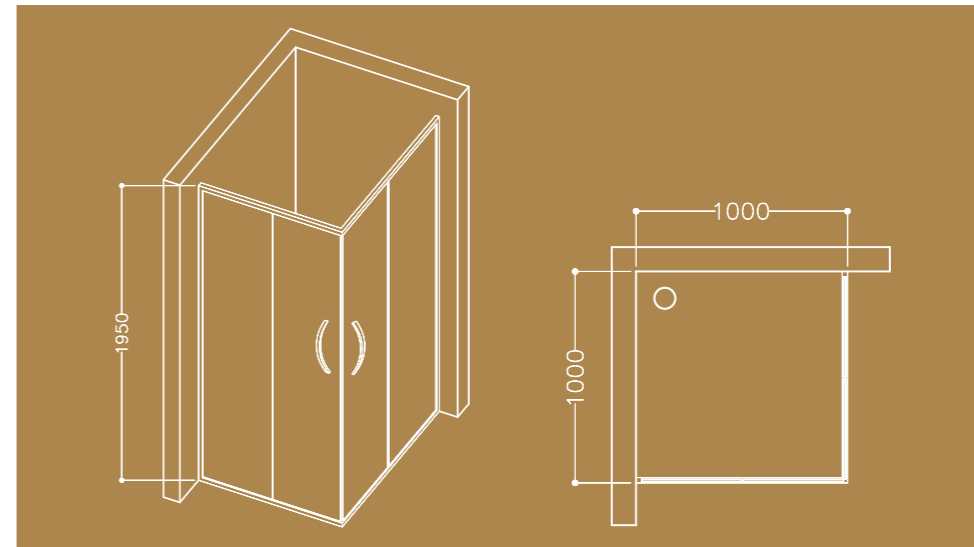

Enna

Model: Enna

Description: Corner entry shower enclosure with door sliding to both sides - 4 parts

Finish: Chrome

Glass: 6mm

Sizes: (in mm)

Height	Width	Code
1950	900 x 900	JSE-CHR-ENNA9090X
1950	1000 x 1000	JSE-CHR-ENNA1010X
1950	1000 x 1200	JSE-CHR-ENNA1012X
1950	1200 x 1200	JSE-CHR-ENNA1212X
1950	1500 x 1200	JSE-CHR-ENNA1512X

Tempered Glass

EZEE KLEEN

Ready to fit