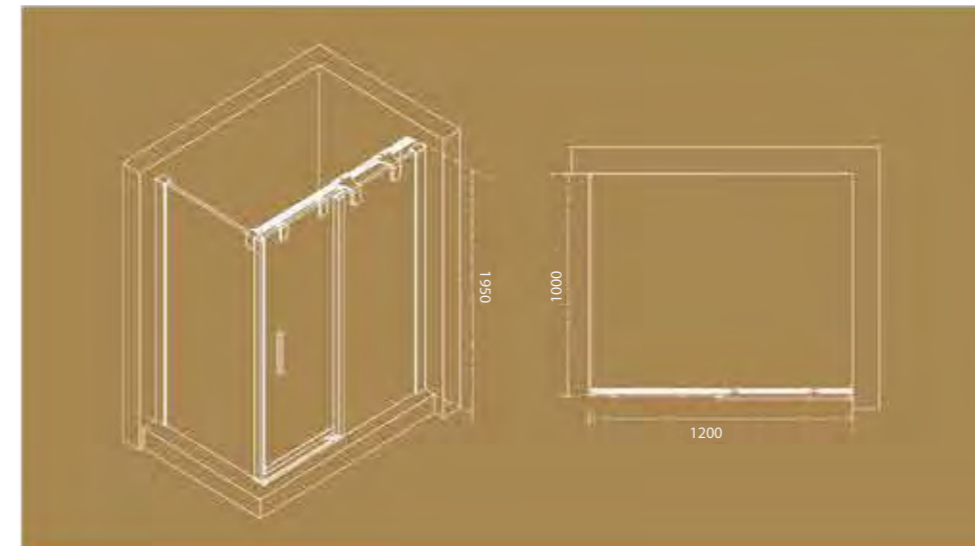

Fusion Plus

NEW

Model: Fusion Plus

Description: "L" shaped shower enclosure with sliding door and entry from the front

Finish: Chrome

Glass: 8mm

Sizes: (in mm)

Height	Width	Code
1950	1200 x 800	JSE-CHR-FUSP1280X
1950	1200 x 900	JSE-CHR-FUSP1290X
1950	1200 x 1000	JSE-CHR-FUSP1210X