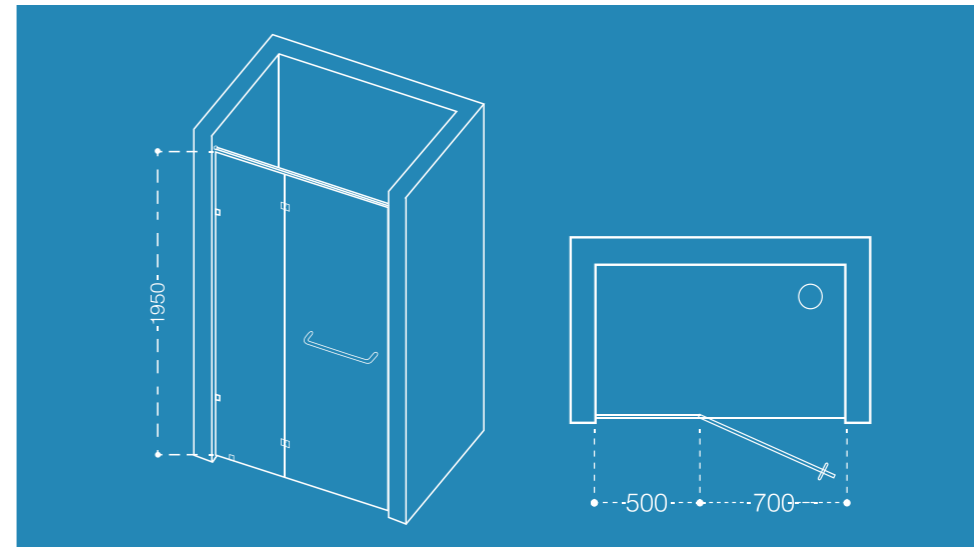

1820-G/1120-G

Model: 1820-G / 1120-G

Description: Wall to wall shower enclosure with one fixed glass and openable door fixed on glass - 2 part enclosure

Finish: Chrome

Glass: 8mm / 10mm

8mm

Size: (in mm)

Height	Width	Code
1950	800 - 1200	JSE-CHR-820G8012H19X
1950	1201-1600	JSE-CHR-820G1216H19X
1950	1601-2000	JSE-CHR-820G1620H19X

10mm

Size: (in mm)

Height	Width	Code
1950	800 -1200	JSE-CHR-120G8012H19X
1950	1201-1600	JSE-CHR-120G1216H19X
1950	1601 - 2000	JSE-CHR-120G1618H19X

Tempered Glass

EZEE KLEEN