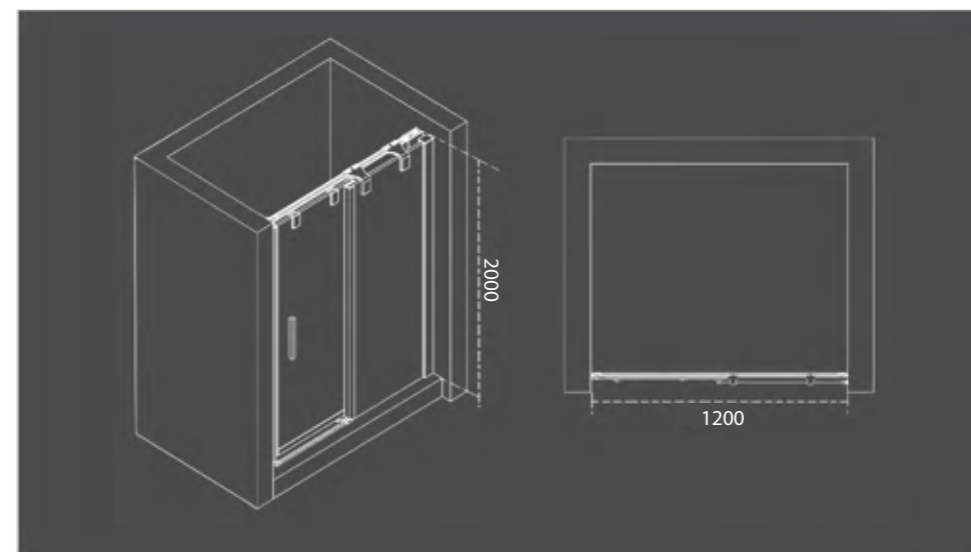

Stella

NEW

Model: Stella

Description: Wall to Wall Shower Enclosure with one fixed glass and one sliding door. Specially designed sleek profile for minimalistic look.

Finish: Chrome

Glass: 8mm

Sizes (Right Version): (in mm)

Height	Width	Code
2000	1000 - 1500	JSE-CHR-STLSDR1015X
2000	1501 - 1800	JSE-CHR-STLSDR1520X

Sizes (Left Version): (in mm)

Height	Width	Code
2000	1000 - 1500	JSE-CHR-STLSDL1015X
2000	1501 - 1800	JSE-CHR-STLSDL1520X

Tempered Glass

EZEE KLEEN

Ready to fit