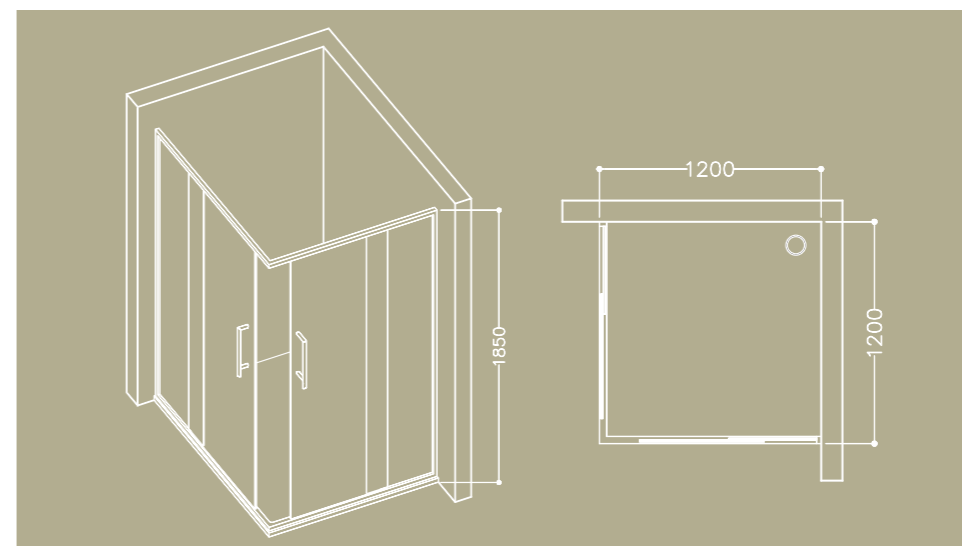

Finish: Silver Matt

Glass: 4mm

Sizes: (in mm)

Height	Width	Code
1850	1000 x 1000	BKE-SLM-0542033X
1850	1000 x 1200	BKE-SLM-0542039X
1850	1200 x 1200	BKE-SLM-0542099X

Kristall Trend

Model: Kristall Trend

Description: Corner entry shower enclosure with door sliding to both sides - 4 parts

Finish: Chrome

Glass: 6mm

Sizes: (in mm)

Height	Width	Code
1850	1000 x 1000	BKT-CHR-31651000X
1850	1000 x 1200	BKT-CHR-31651012X
1850	1200 x 1200	BKT-CHR-31651200X

Delta

Model: Delta

Description: Corner entry half round shower enclosure with curved sliding door - 4 parts