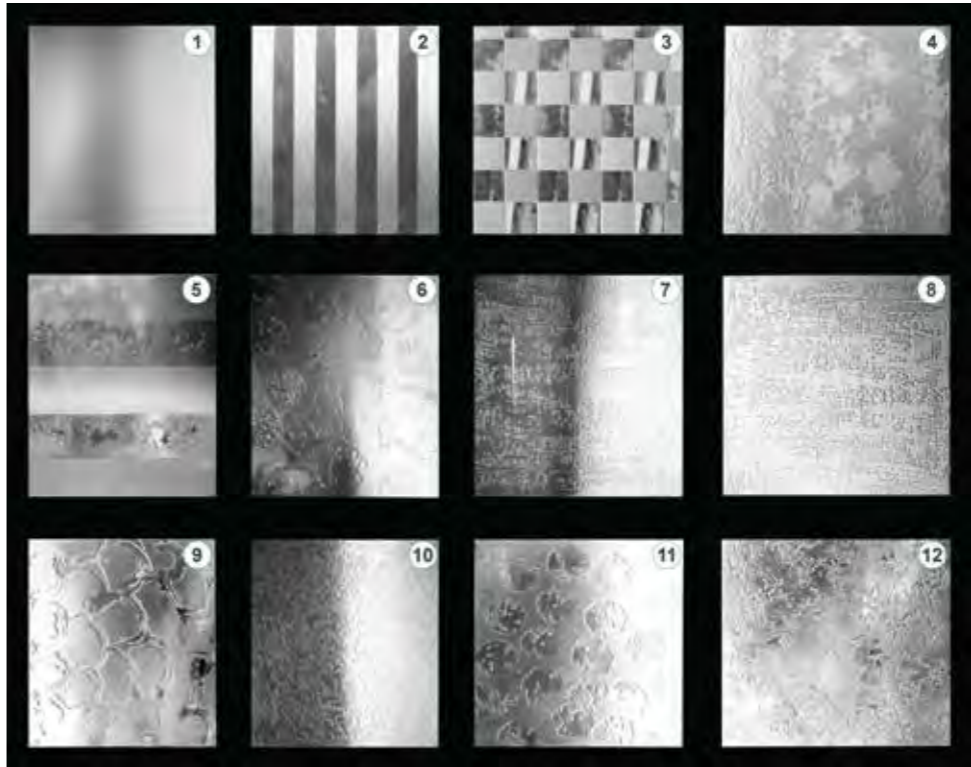

Textured & Frosted Glass

Textured glass has a repeating shallow pattern that is available in different styles. It enhances the overall look of the bathroom. Several styles to choose from :