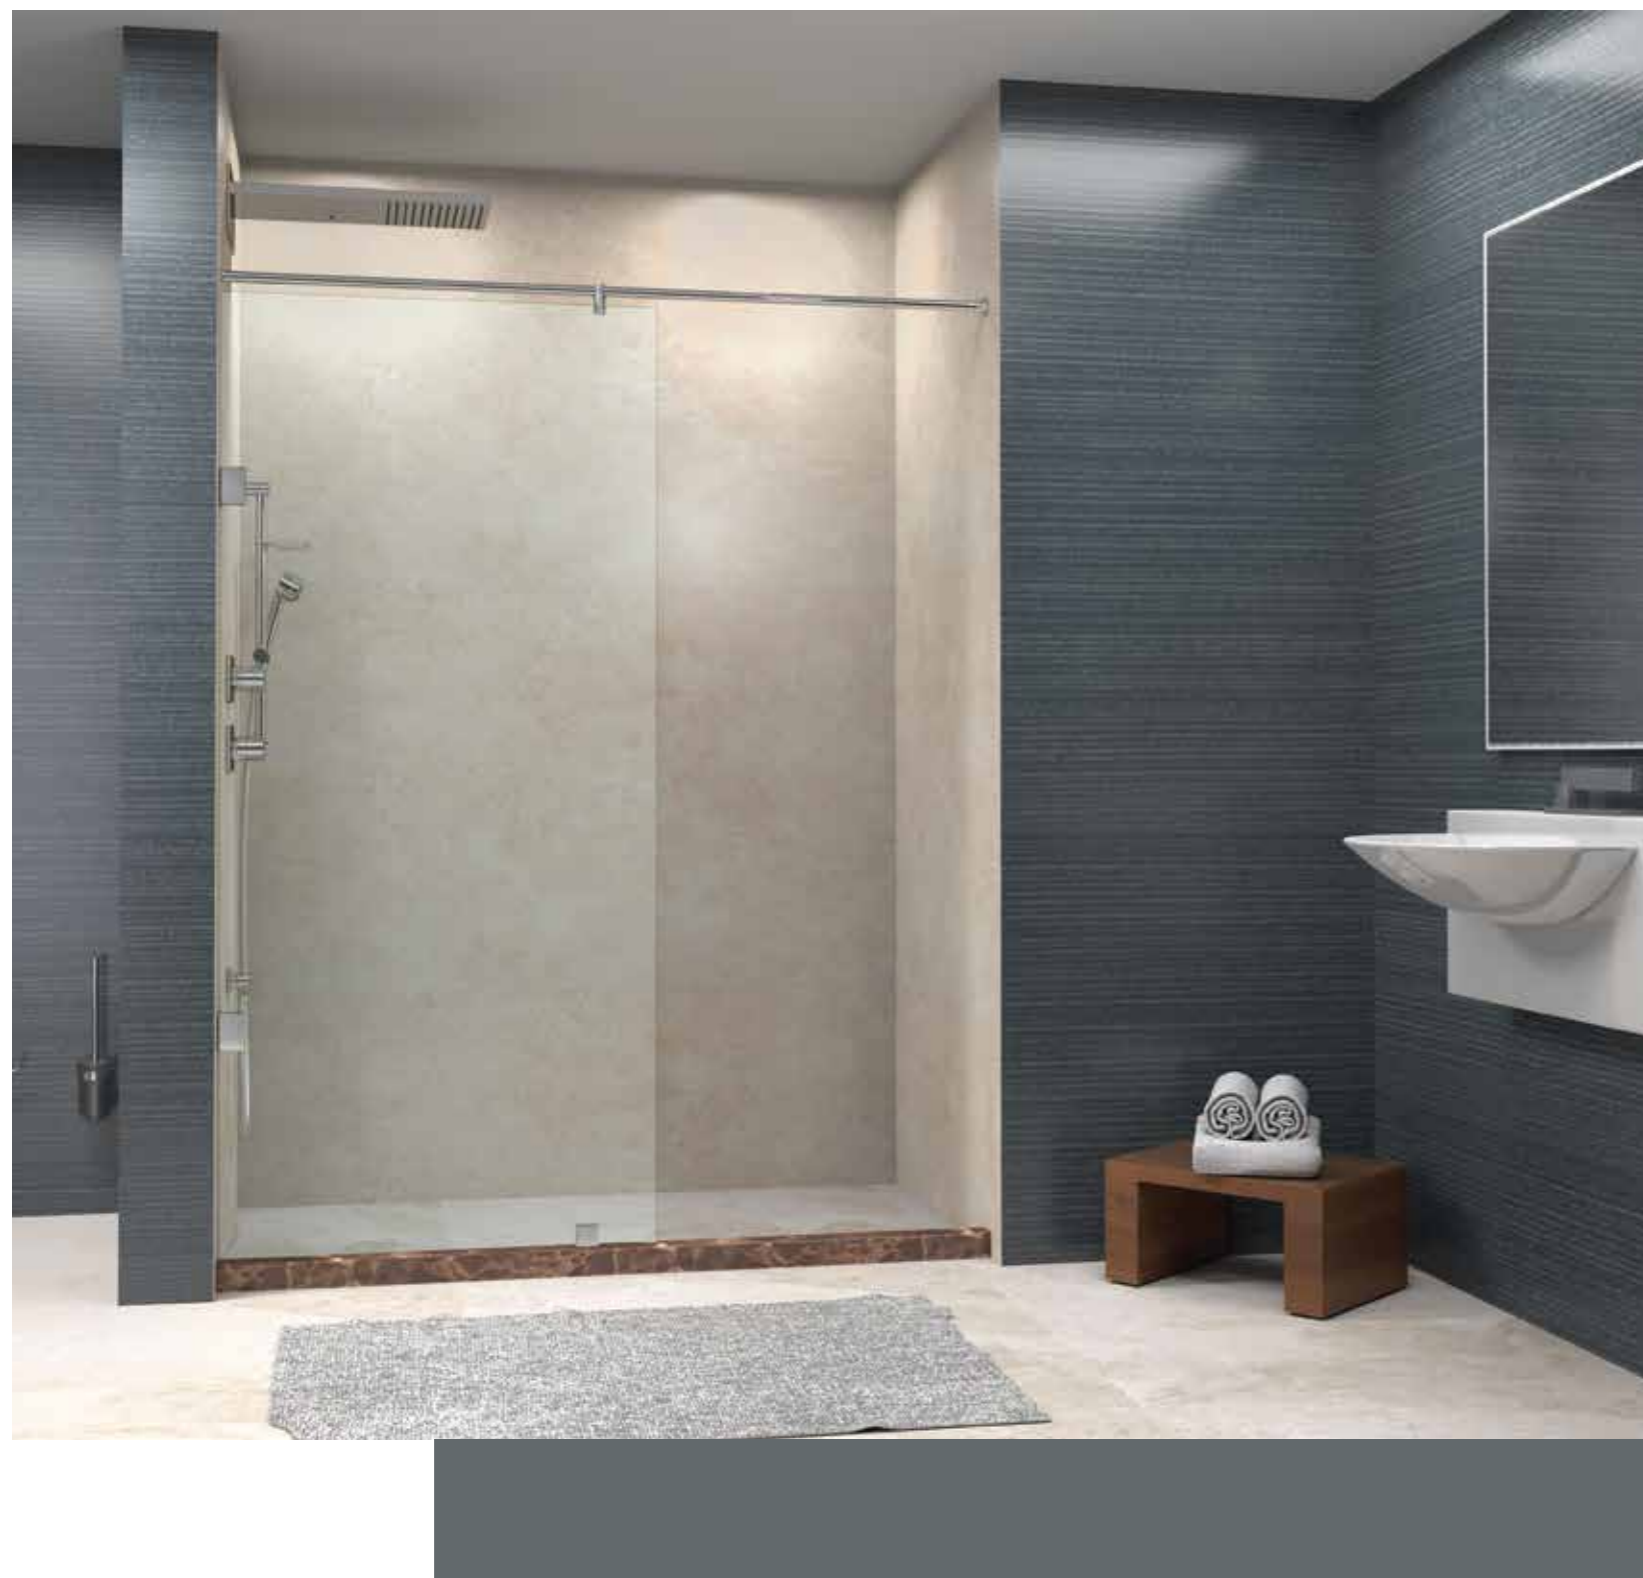

1810-S/1110-S

Model: 1810-S / 1110-S

Description: Free walk-in shower enclosure with stabilizer - 1 part

Finish: Chrome

Glass: 8mm / 10mm

8mm

Size: (in mm)

Height	Width	Code
1950	900	JSE-CHR-810S900SX
1950	1000	JSE-CHR-810S1000SX