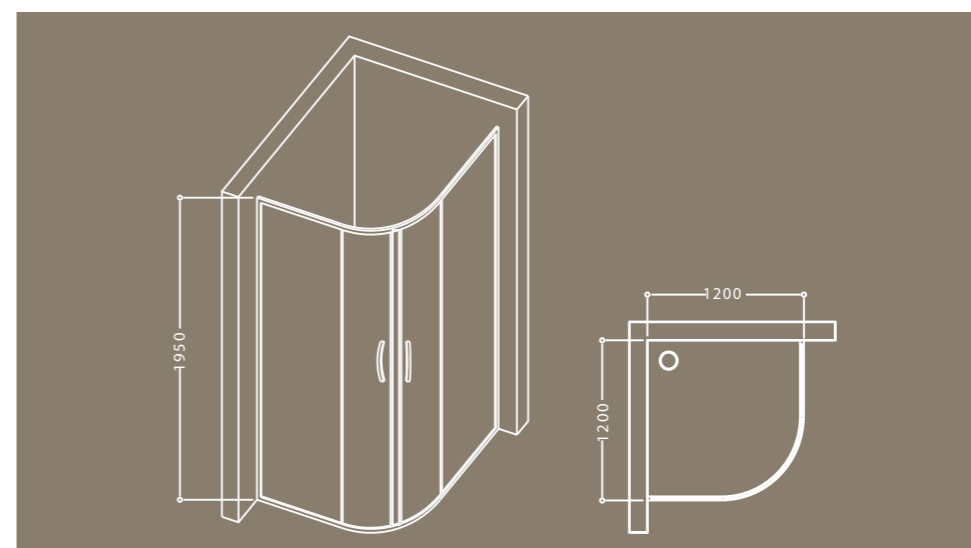

Finish: Chrome

Glass: 6mm

Sizes: (in mm)

Height	Width	Code
1850	1000 x 1000	BKT-CHR-31651000X
1850	1000 x 1200	BKT-CHR-31651012X
1850	1200 x 1200	BKT-CHR-31651200X

Delta

Model: Delta

Description: Corner entry half round shower enclosure with curved sliding door - 4 parts

Finish: Chrome

Glass: 6mm

Sizes: (in mm)

Height	Width	Code
1950	900 x 900	JSE-CHR-DEL9090X
1950	1000 x 1000	JSE-CHR-DEL1010X
1950	1200 x 1200	JSE-CHR-DEL1212X

Tempered Glass

EZEE KLEEN

Ready to fit

Delta 180