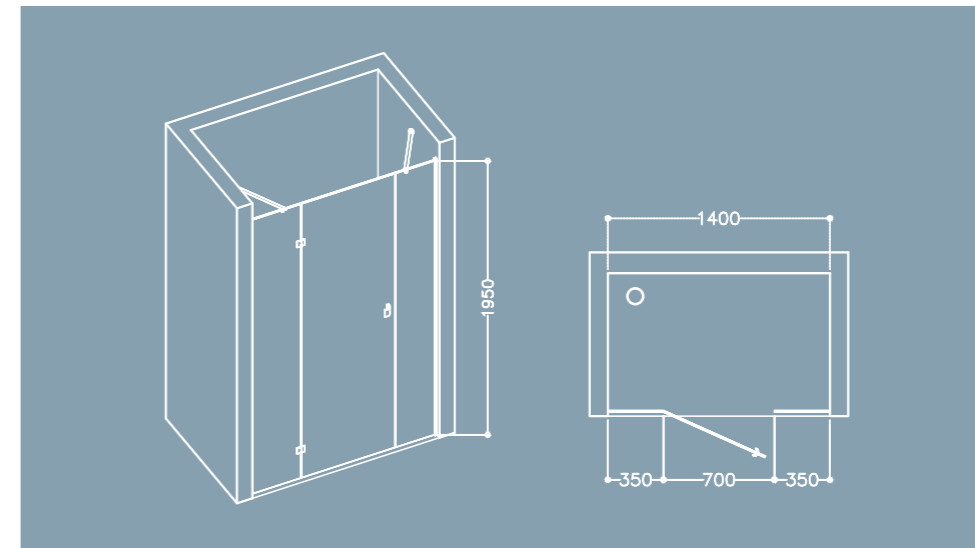

Espira 0864 Standard Sizes:(in mm)

Height	Width	Code
1950	800 - 1200	BEP-CHR-08648012X
1950	1201 - 1600	BEP-CHR-08641216X

Tempered Glass

EZEE KLEEN

Espira | 0888/0889

Model: Espira 0888 / 0889

Espira 0888 Description: Wall to wall shower enclosure with two fixed glass, fixed with profile on wall and openable door opening right, in between - 3 part enclosure