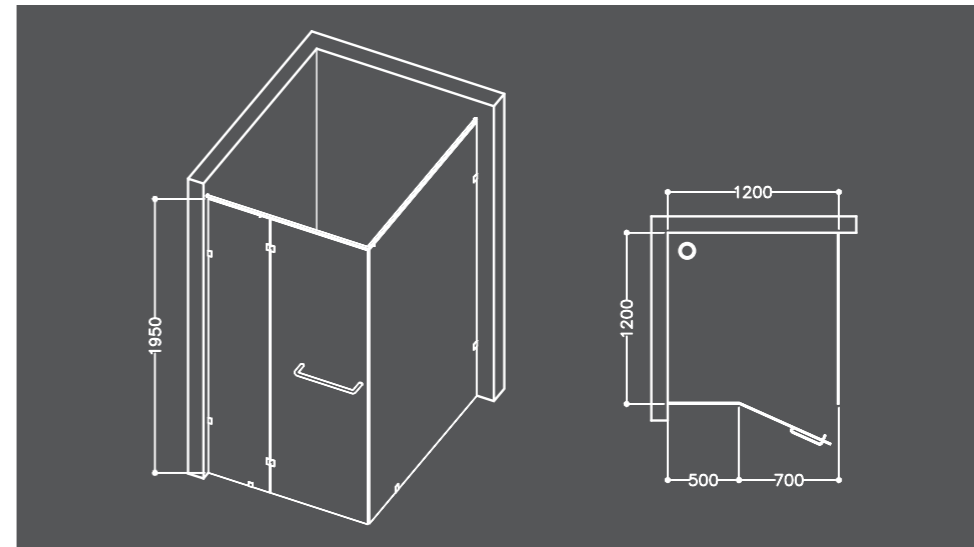

1840-G/1140-G

Model: 1840-G / 1140-G

Description: Corner shower enclosure with two fixed glass and openable door fixed on the front panel - 3 part

Finish: Chrome

Glass: 8mm / 10mm

8mm

Size: (in mm)

Height	Width	Code
1950	1600 - 2000	JSE-CHR-840G1620H19X
1950	2001 - 2400	JSE-CHR-840G2224H19X
1950	2401 - 2800	JSE-CHR-840G2428H19X
1950	2801 - 3200	JSE-CHR-840G2832H19X

10mm

Size: (in mm)

Height	Width	Code
1950	1601 - 2000	JSE-CHR-140G1620H19X
1950	2001 - 2400	JSE-CHR-140G2224H19X
1950	2401 - 2800	JSE-CHR-140G2428H19X
1950	2801 - 3200	JSE-CHR-140G2832H19X

Tempered Glass

EZEE KLEEN