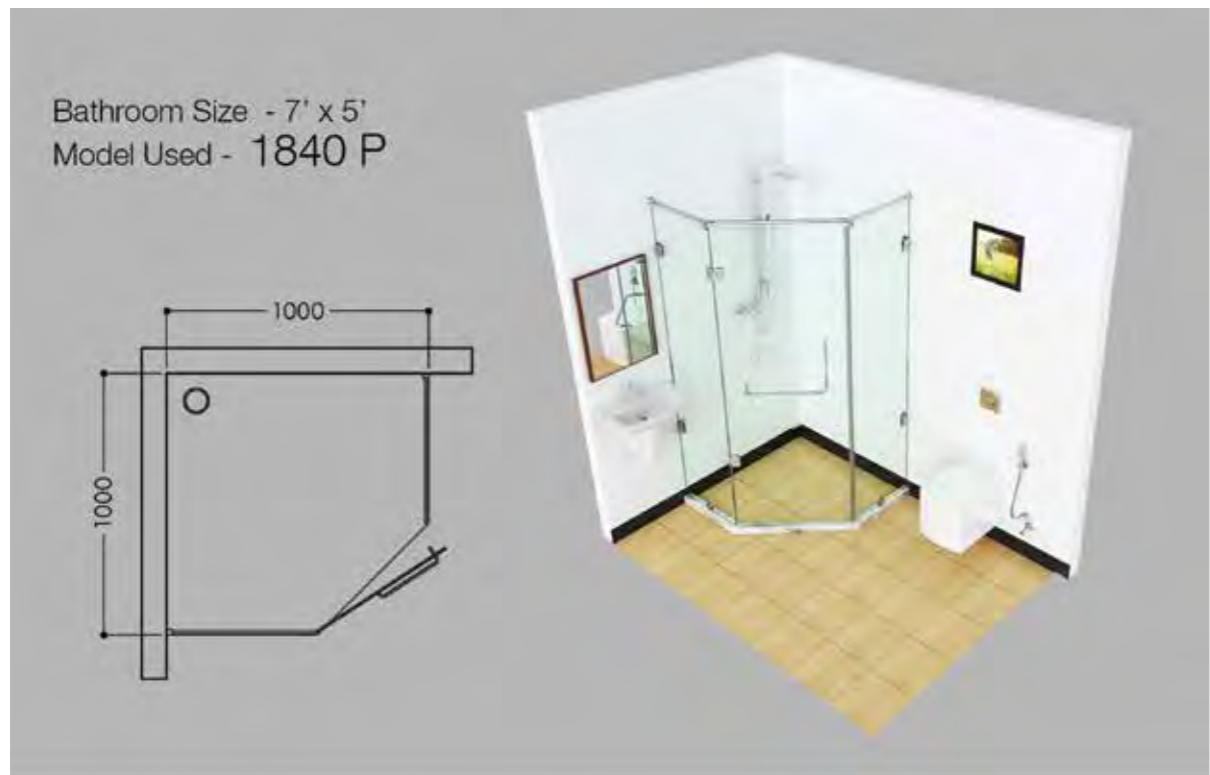

Five level testing of toughness

JAQUAR SHOWER ENCLOSURE FOR EVERY BATHROOM

Bathroom Concepts with
Jaquar Shower Enclosures

FRAMED

Framed: Enclosed In Style

Jaquar framed shower enclosures are covered with frames from all four sides of the glass. The elegant and sleek designs of the enclosures have a wide range of designs with square shape, rectangular shape and semi-circle quadrant models. These enclosures are ready-to-fit in nature, easy to install, thus saving time and increasing convenience. Choose as per your requirement and the enclosure is ready to be installed.