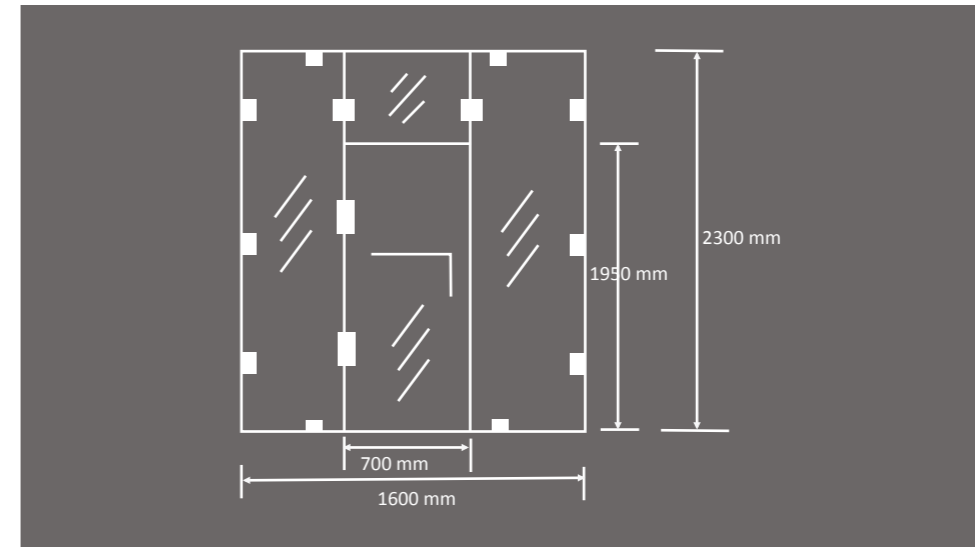

1830-S/1130-S

Model: 1830-S / 1130-S

Description: Wall to wall enclosure with two fixed glass upto ceiling height and openable door in between. Door is upto the standard height. One fixed panel on the top of the door to cover the gap above the door.

Finish: Chrome

Glass: 8mm / 10mm

8mm

Size: (in mm)

Height	Width	Code
2300	1500 - 2000	JSE-CHR-830S1520H23X
2300	2001 - 2400	JSE-CHR-830S2024H23X
2300	2401 - 2800	JSE-CHR-830S2428H23X

10mm

Size: (in mm)

Height	Width	Code
2300	1500 - 2000	JSE-CHR-130S1520H23X
2300	2001 - 2400	JSE-CHR-130S2024H23X
2300	2401 - 2800	JSE-CHR-130S2428H23X

Separate ventilation inside the steam room is recommended.