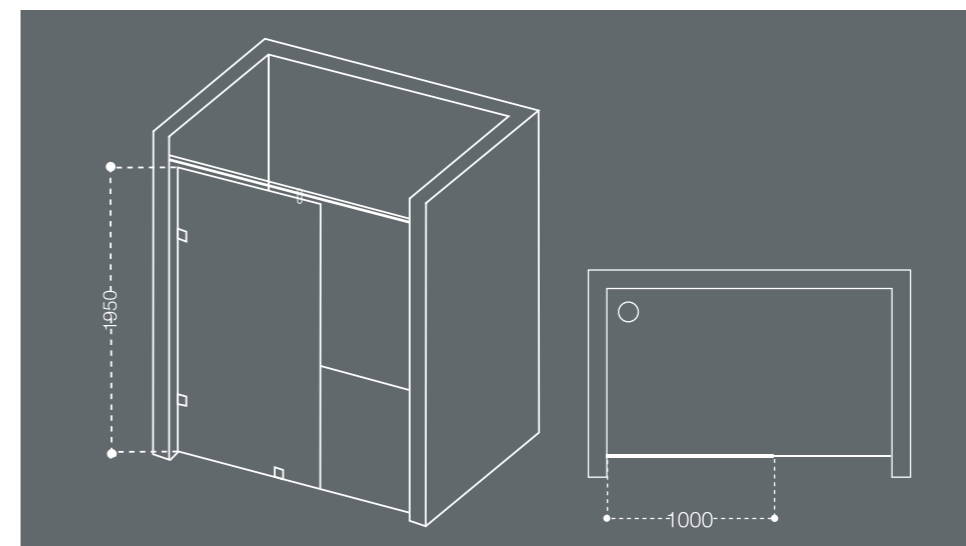

1810-S/1110-S

Model: 1810-S / 1110-S

Description: Free walk-in shower enclosure with stabilizer - 1 part

Finish: Chrome

Glass: 8mm / 10mm

8mm

Size: (in mm)

Height	Width	Code
1950	900	JSE-CHR-810S900SX
1950	1000	JSE-CHR-810S1000SX

10mm

Size: (in mm)

Height	Width	Code
1950	900	JSE-CHR-110S900SX
1950	1000	JSE-CHR-110S1000SX