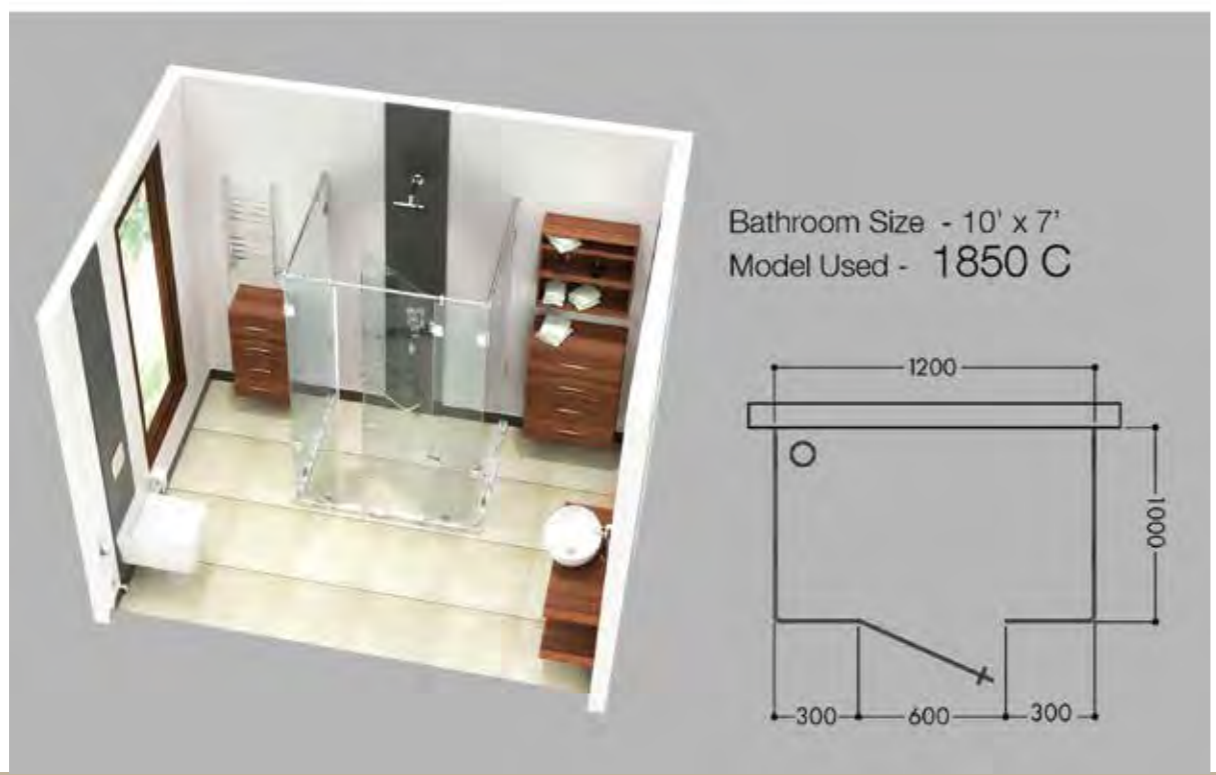

Five level testing of toughness

JAQUAR SHOWER ENCLOSURE FOR EVERY BATHROOM

Bathroom Concepts with
Jaquar Shower Enclosures

FRAMED

Framed: Enclosed In Style

Jaquar framed shower enclosures are covered with frames from all four sides of the glass. The elegant and sleek designs of the enclosures have a wide range of designs with square shape, rectangular shape and semi-circle quadrant models. These enclosures are ready-to-fit in nature, easy to install, thus saving time and increasing convenience. Choose as per your requirement and the enclosure is ready to be installed.