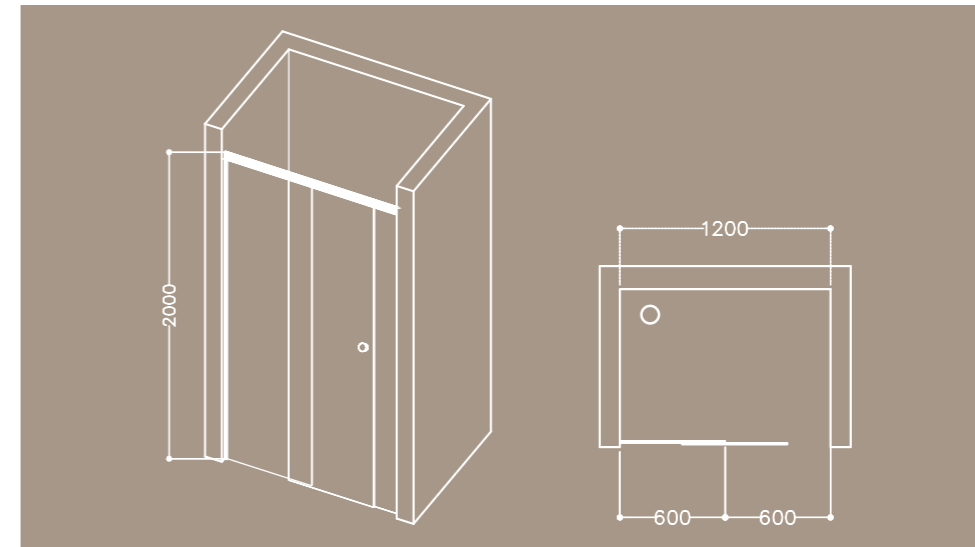

Tempered Glass

EZEE KLEEN

Ready to fit

Adena - 2 Part

Model: Adena - 2 Part

Description: Wall to wall shower enclosure with one fixed glass and one sliding door

Finish: Chrome

Glass: 6mm

Sizes (Right Version): (in mm)

Height	Width	Code
2000	1000 - 1500	BSD-CHR-SDR1015X
2000	1501 - 2000	BSD-CHR-SDR1520X
2000	2001 - 2200	BSD-CHR-SDR2022X

Sizes (Left Version): (in mm)

Height	Width	Code
2000	1000 - 1500	BSD-CHR-SDL1015X
2000	1501 - 2000	BSD-CHR-SDL1520X
2000	2001 - 2200	BSD-CHR-SDL2022X