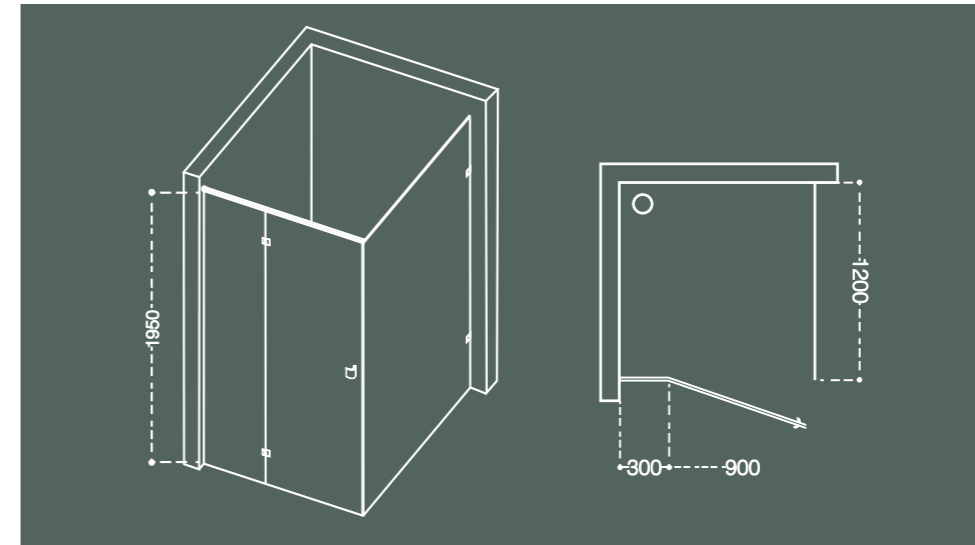

Finish: Chrome

Glass: 6mm

Sizes: (in mm)

Height	Width	Code
1950	800 - 1600	BEP-CHR-08618016X
1950	1601 - 2000	BEP-CHR-08611620X

Tempered Glass

EZEE KLEEN

Espira | 862+863+864

Model: Espira 862+863+864