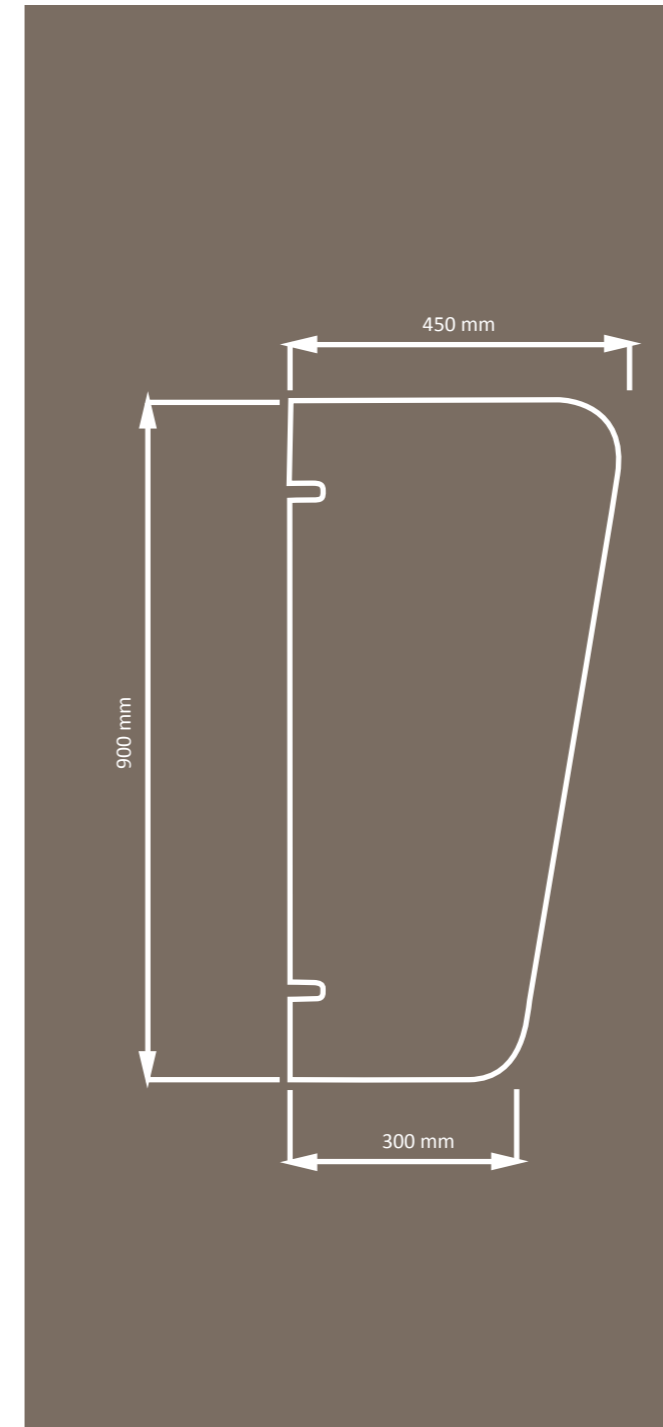

1810-UC/1110-UC

Model: 1810-UC / 1110UC

Description: Curved shaped urinal partition with frosted glass

Finish: Chrome

Glass: 8mm / 10mm

8mm

Size: (in mm)

Height	Width	Code
900	450	JSE-CHR-810UC450X

10mm

Size: (in mm)

Height	Width	Code
900	450	JSE-CHR-110UC450X