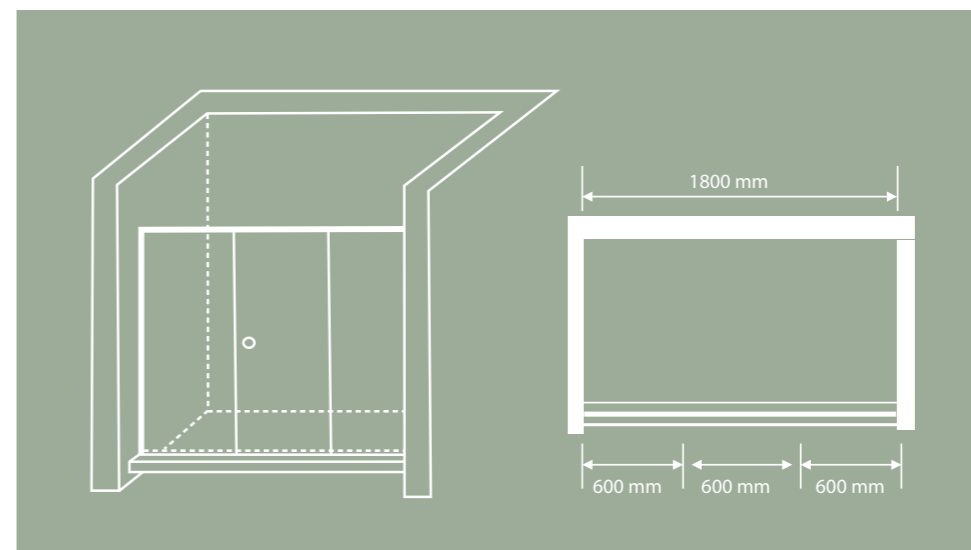

Adena - 3 Part

Model: Adena - 3 Part

Description: Wall to Wall Shower Enclosure with Two Fixed Glass and Sliding door in between.

Finish: Chrome

Glass: 6mm

Sizes (Right Version): (in mm)

Height	Width	Code
2000	1200 - 1500	BSD-CHR-3PSDR1215X
2000	1501 - 2000	BSD-CHR-3PSDR1520X
2000	2001 - 2200	BSD-CHR-3PSDR2022X

Sizes (Left Version): (in mm)

Height	Width	Code
2000	1200 - 1500	BSD-CHR-3PSDL1215X
2000	1501 - 2000	BSD-CHR-3PSDL1520X
2000	2001 - 2200	BSD-CHR-3PSDL2022X

Tempered Glass

EZEE KLEEN

Ready to fit