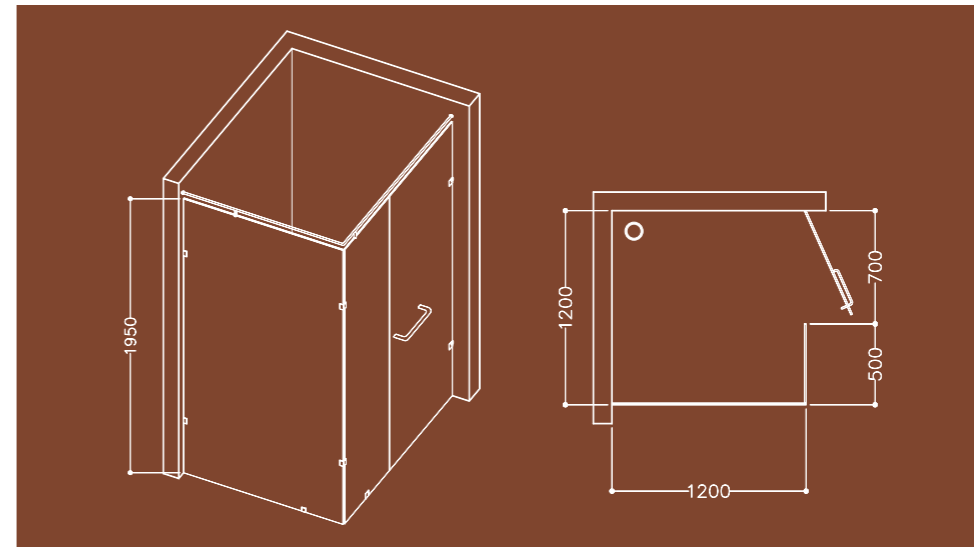

1840-W/1140-W

Model: 1840-W / 1140-W

Description: Corner shower enclosure with two fixed glass and openable door fixed on the wall - 3 part

Finish: Chrome

Glass: 8mm / 10mm

8mm

Size: (in mm)

Height	Width	Code
1950	1600 - 2000	JSE-CHR-840W1620H19X
1950	2001 - 2400	JSE-CHR-840W2024H19X
1950	2401 - 2800	JSE-CHR-840W2428H19X
1950	2801 - 3200	JSE-CHR-840W2832H19X

10mm

Size: (in mm)

Height	Width	Code
1950	1601 - 2000	JSE-CHR-140W1620H19X
1950	2001 - 2400	JSE-CHR-140W2024H19X
1950	2401 - 2800	JSE-CHR-140W2428H19X
1950	2801 - 3200	JSE-CHR-140W2832H19X

Tempered Glass

EZEE KLEEN