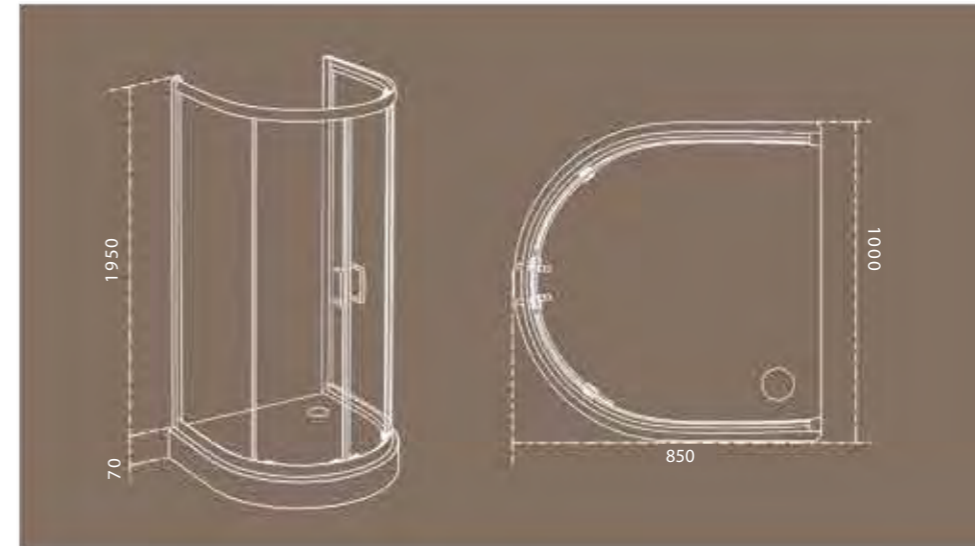

Finish: Chrome

Glass: 6mm

Sizes: (in mm)

Height	Width	Code
1850	1000 x 1000	BKT-CHR-31651000X
1850	1000 x 1200	BKT-CHR-31651012X
1850	1200 x 1200	BKT-CHR-31651200X

Delta

Model: Delta

Description: Corner entry half round shower enclosure with curved sliding door - 4 parts

Finish: Chrome

Glass: 6mm

Sizes: (in mm)

Height	Width	Code
1950	900 x 900	JSE-CHR-DEL9090X
1950	1000 x 1000	JSE-CHR-DEL1010X
1950	1200 x 1200	JSE-CHR-DEL1212X

Tempered Glass

EZEE KLEEN

Ready to fit

Delta 180

NEW

Model: Delta 180

Description: 180 Degree Quadrant Shaped Shower enclosure with Sliding door along with shower Tray at the bottom. Covering all three sides and entry from the front ideal for shower areas in the middle of the bathroom.