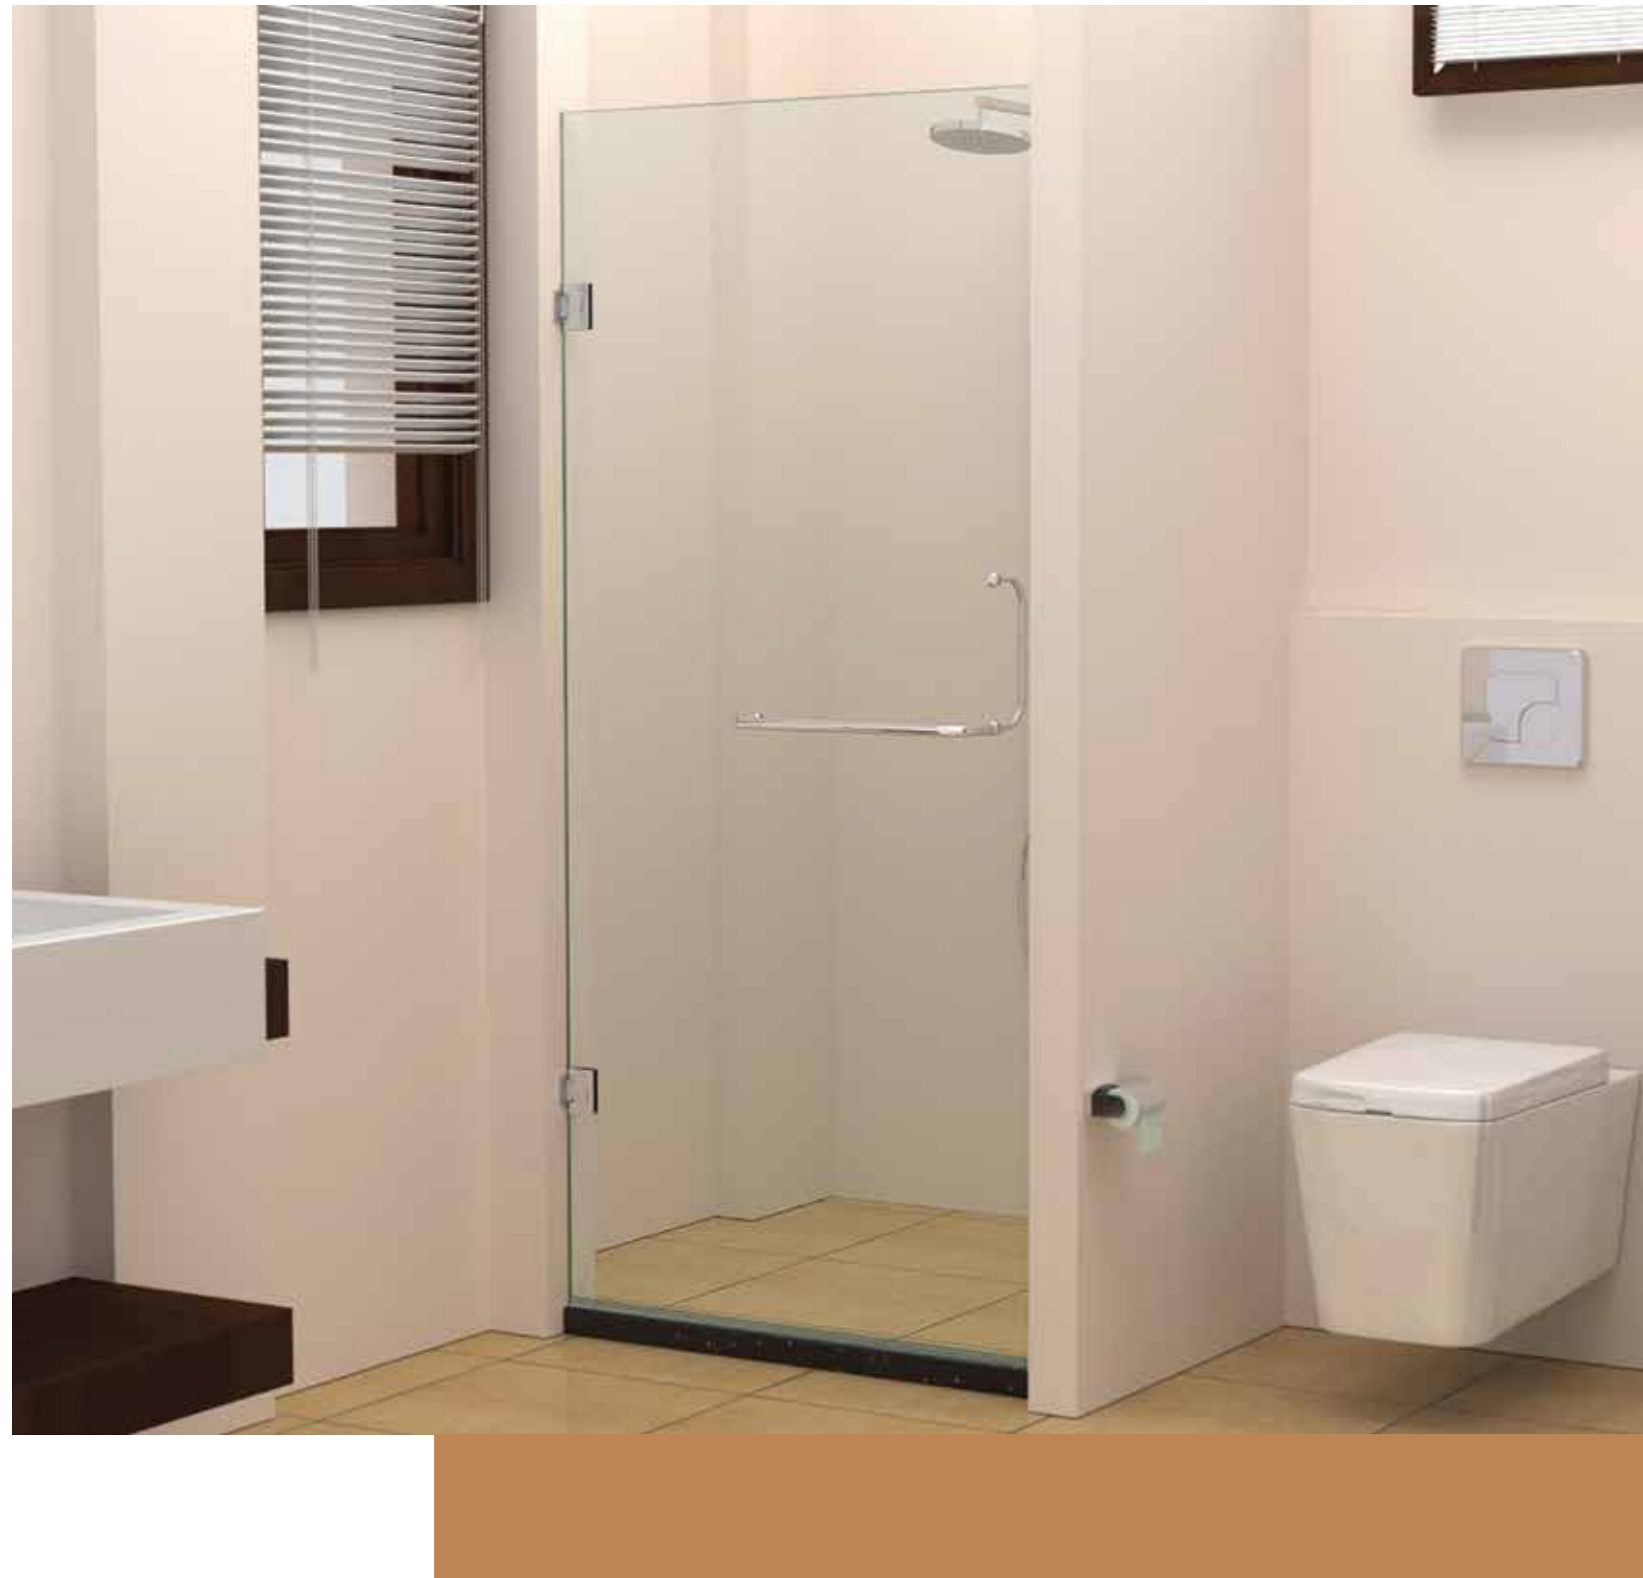

1810-D/1110-D

Model: 1810-D / 1110-D

Description: Wall to wall shower enclosure only door with towel rod & handle - 1 part

Finish: Chrome

Glass: 8mm / 10mm

8mm

Size: (in mm)

Height	Width	Code
1950	600 - 800	JSE-CHR-810D0680H19X
1950	801 - 1000	JSE-CHR-810D0810H19X

10mm

Size: (in mm)

Height	Width	Code
1950	600 - 800	JSE-CHR-110D0680H19X
1950	801 - 1000	JSE-CHR-110D0810H19X
1950	1001 - 1200	JSE-CHR-110D1012H19X

Tempered Glass

EZEE KLEEN