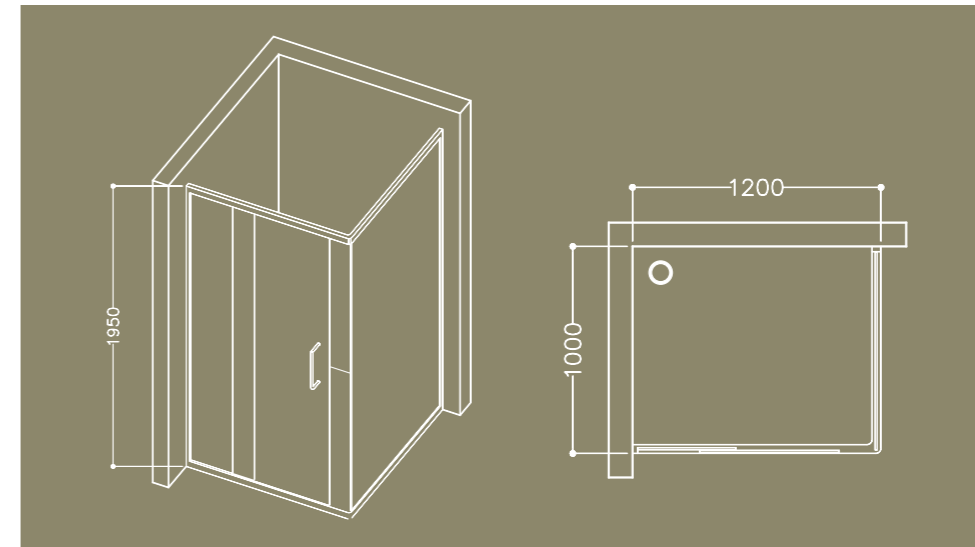

Tempered Glass

EZEE KLEEN

Ready to fit

Fusion

Model: Fusion

Description: "L" shaped shower enclosure with entry from the front with sliding door - 3 parts

Finish: Chrome

Glass: 6mm