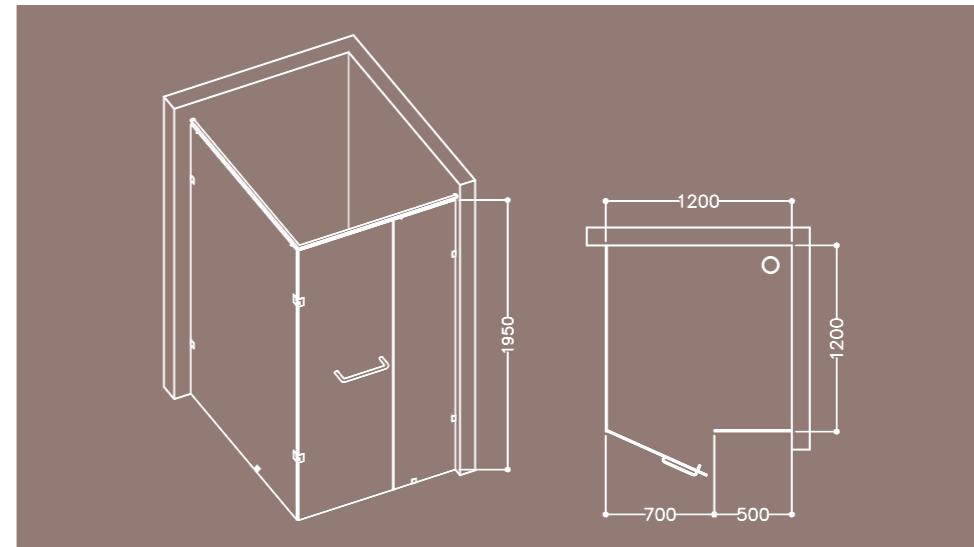

1840-L/1140-L

Model: 1840-L / 1140-L

Description: Corner shower enclosure with two fixed glass and openable door fixed on the side panel - 3 part

Finish: Chrome

Glass: 8mm / 10mm

8mm

Size: (in mm)

Height	Width	Code
1950	1600 - 2000	JSE-CHR-840L1620H19X
1950	2001 - 2400	JSE-CHR-840L2024H19X
1950	2401 - 2800	JSE-CHR-840L2428H19X
1950	2801 - 3200	JSE-CHR-840L2832H19X

10mm

Size: (in mm)

Height	Width	Code
1950	1601 - 2000	JSE-CHR-140L1620H19X
1950	2001 - 2400	JSE-CHR-140L2024H19X
1950	2401 - 2800	JSE-CHR-140L2428H19X
1950	2801 - 3200	JSE-CHR-140L2832H19X