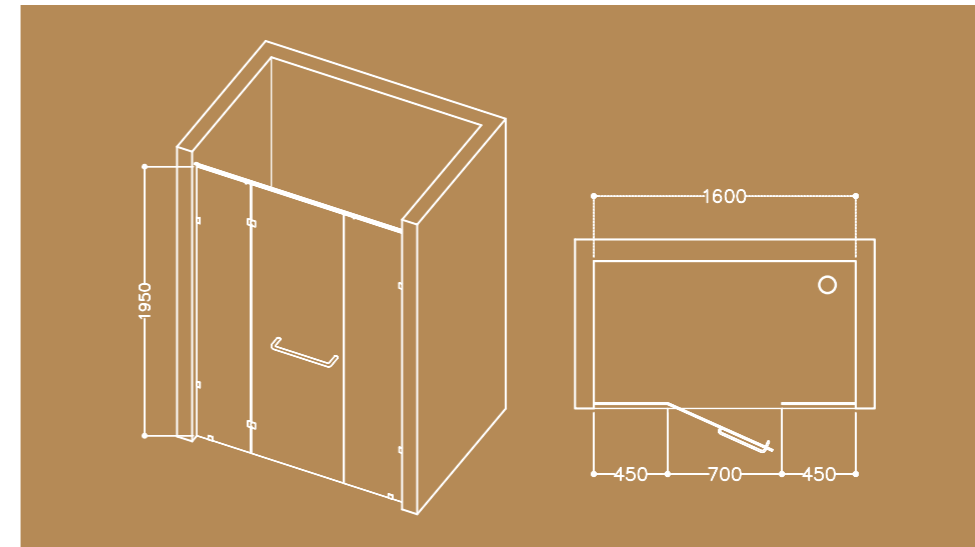

1830-G/1130-G

Model: 1830-G / 1130-G

Description: Wall to wall shower enclosure with two fixed glass and openable door in between - 3 part

Finish: Chrome

Glass: 8mm / 10mm

8mm

Size: (in mm)

Height	Width	Code
1950	1200 - 1600	JSE-CHR-830G1216H19X
1950	1601 - 2000	JSE-CHR-830G1620H19X
1950	2001 - 2400	JSE-CHR-830G2024H19X
1950	2401 - 2800	JSE-CHR-830G2428H19X

10mm

Size: (in mm)

Height	Width	Code
1950	1200 - 1600	JSE-CHR-130G1216H19X
1950	1601 - 2000	JSE-CHR-130G1620H19X
1950	2001 - 2400	JSE-CHR-130G2024H19X
1950	2401 - 2800	JSE-CHR-130G2428H19X

Tempered Glass

EZEE KLEEN