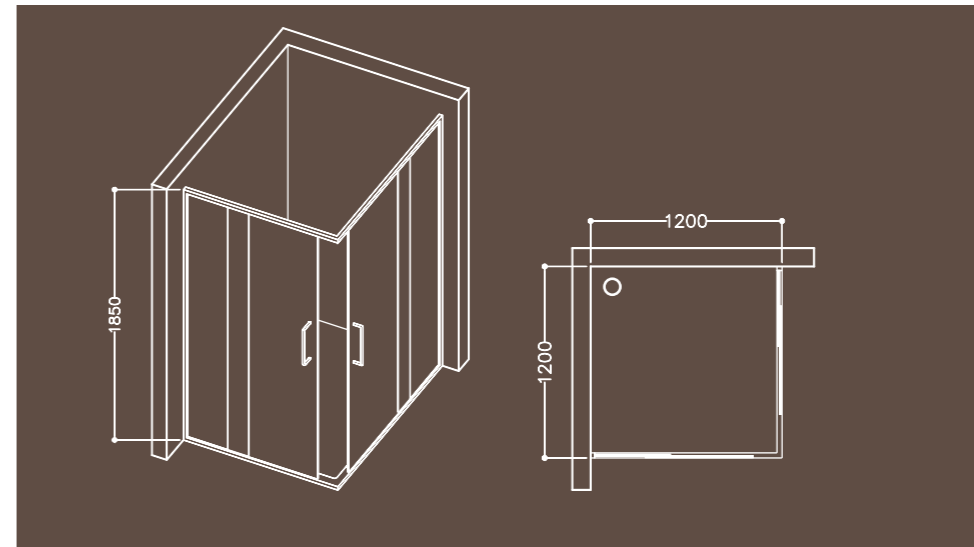

Finish: Chrome

Glass: 8mm

Sizes: (in mm)

Height	Width	Code
1950	1200 x 800	JSE-CHR-FUSP1280X
1950	1200 x 900	JSE-CHR-FUSP1290X
1950	1200 x 1000	JSE-CHR-FUSP1210X

Kretana

Model: Kretana

Description: Corner entry shower enclosure with door sliding to both sides - 4 parts