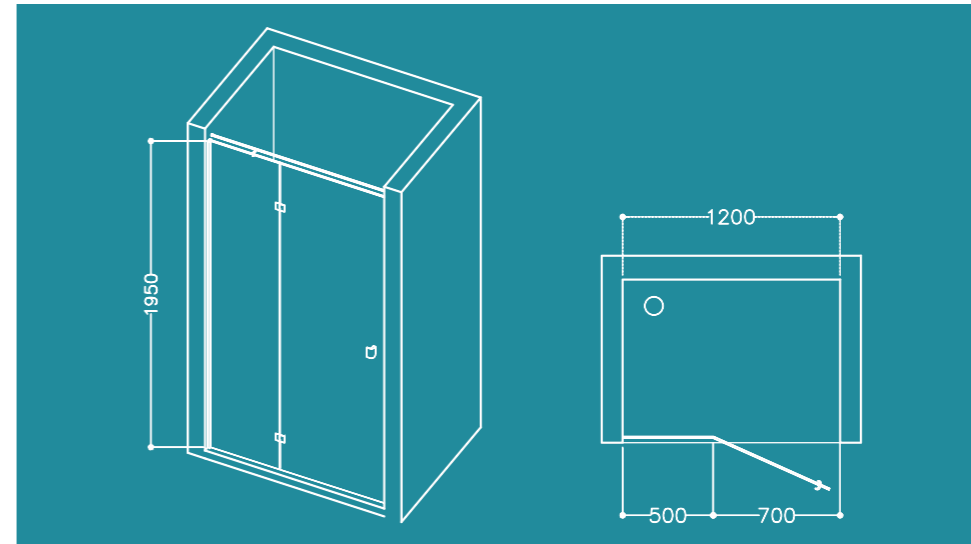

Espira | 0860/0861

Model: Espira 0860

Description: Wall to wall shower enclosure with one fixed glass, fixed with profile on the wall and one door opening right, fixed on the fixed glass

Finish: Chrome

Glass: 6mm

Sizes: (in mm)

Height	Width	Code
1950	800 - 1600	BEP-CHR-08608016X
1950	1601 - 2000	BEP-CHR-08601620X

Model: Espira 0861

Description: Wall to wall shower enclosure with one fixed glass, fixed with profile on the wall and one door opening left, fixed on the fixed glass

Finish: Chrome

Glass: 6mm

Sizes: (in mm)

Height	Width	Code
1950	800 - 1600	BEP-CHR-08618016X
1950	1601 - 2000	BEP-CHR-08611620X

Tempered Glass

EZEE KLEEN