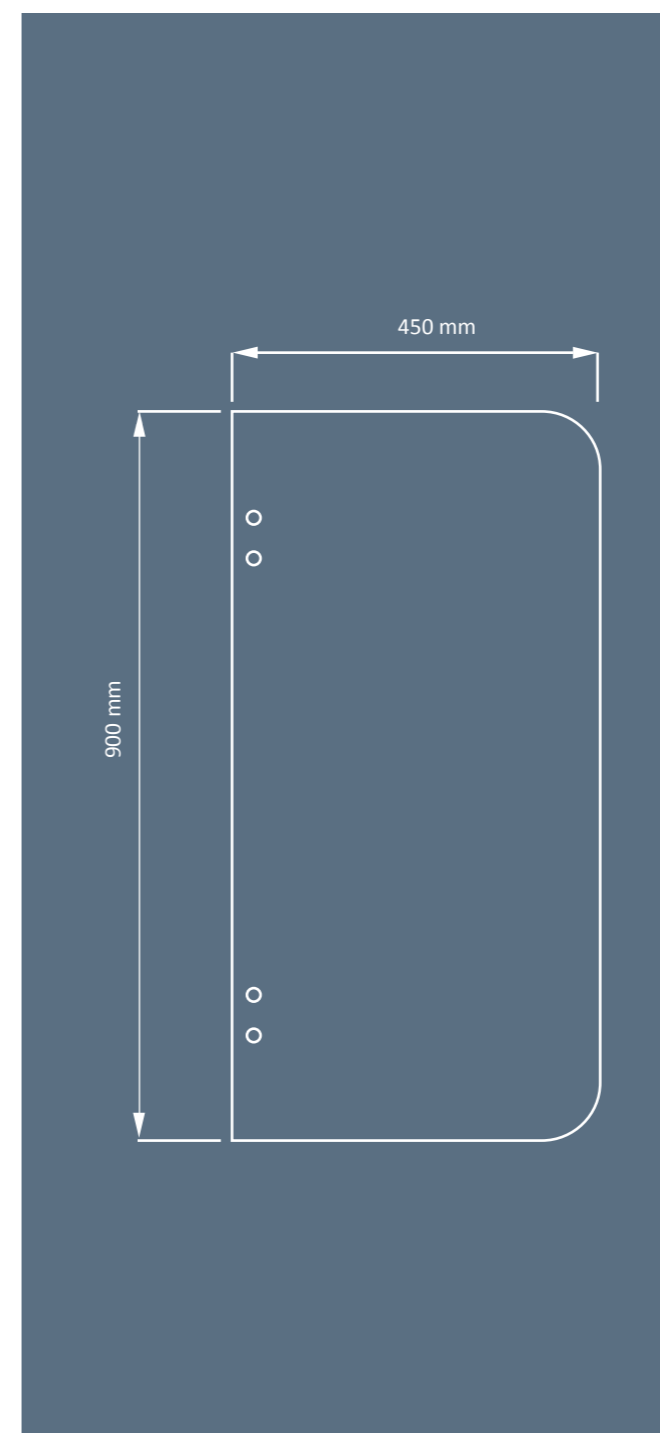

1810-US/1110-US

Model: 1810-US / 1110US

Description: Rectangular shaped urinal partition with frosted glass

Finish: Chrome

Glass: 8mm / 10mm

8mm

Size: (in mm)

Height	Width	Code
900	450	JSE-CHR-810US450X

10mm

Size: (in mm)

Height	Width	Code
900	450	JSE-CHR-110US450X