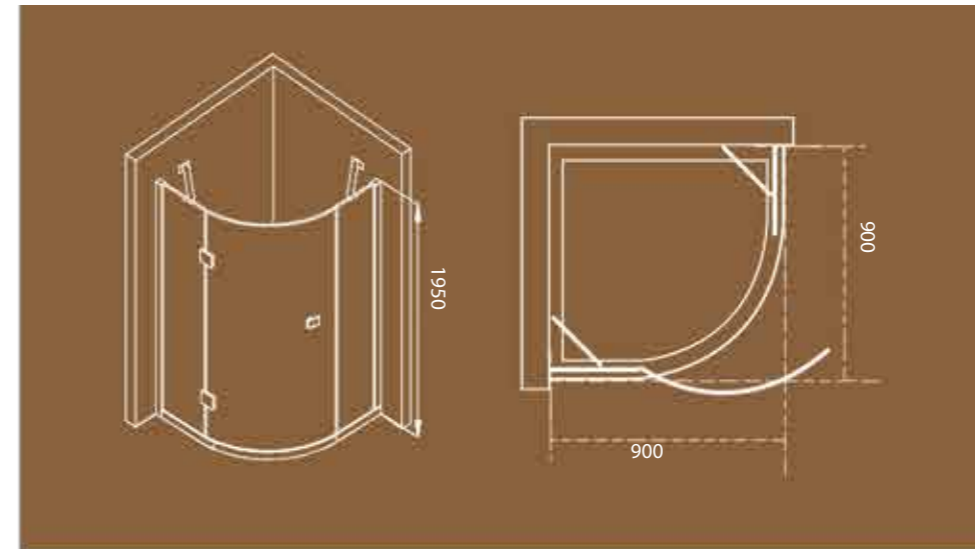

NEW

Model: Delta 180

Description: 180 Degree Quadrant Shaped Shower enclosure with Sliding door along with shower Tray at the bottom. Covering all three sides and entry from the front ideal for shower areas in the middle of the bathroom.

Finish: Chrome

Glass: 8mm

Sizes: (in mm)

Height	Width	Code
1950	980 x 850	JSE-CHR-DEL8M10DL002 (Shower Enclosure)
70	1000 x 850	JSE-WHT-ST1000x850 (Shower Tray)

Mica

NEW

Model: Mica

Description: Corner entry curved shower enclosure with openable door in between and fix glass on both sides - 3 parts