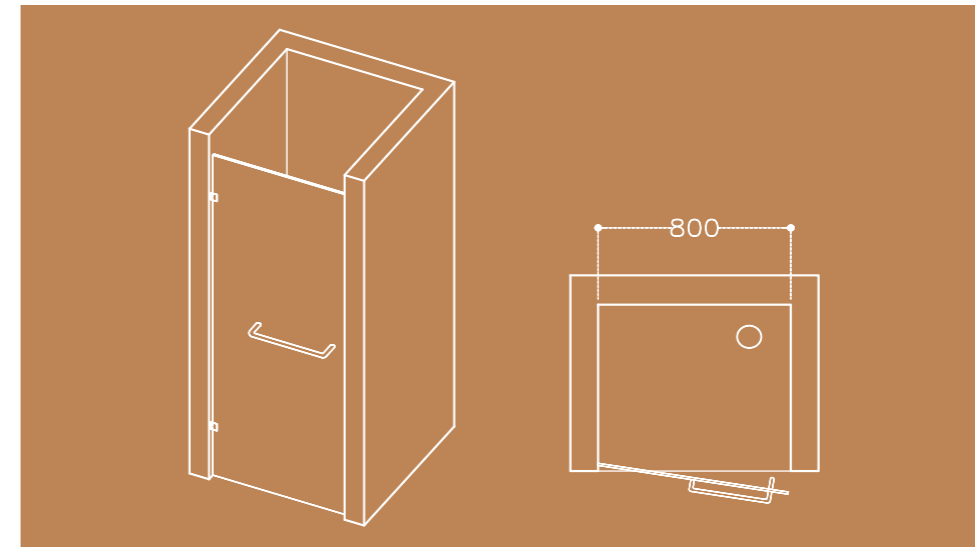

1810-D/1110-D

Model: 1810-D / 1110-D

Description: Wall to wall shower enclosure only door with towel rod & handle - 1 part

Finish: Chrome

Glass: 8mm / 10mm

8mm

Size: (in mm)

Height	Width	Code
1950	600 - 800	JSE-CHR-810D0680H19X
1950	801 - 1000	JSE-CHR-810D0810H19X

10mm

Size: (in mm)

Height	Width	Code
1950	600 - 800	JSE-CHR-110D0680H19X
1950	801 - 1000	JSE-CHR-110D0810H19X
1950	1001 - 1200	JSE-CHR-110D1012H19X

Tempered Glass

EZEE KLEEN