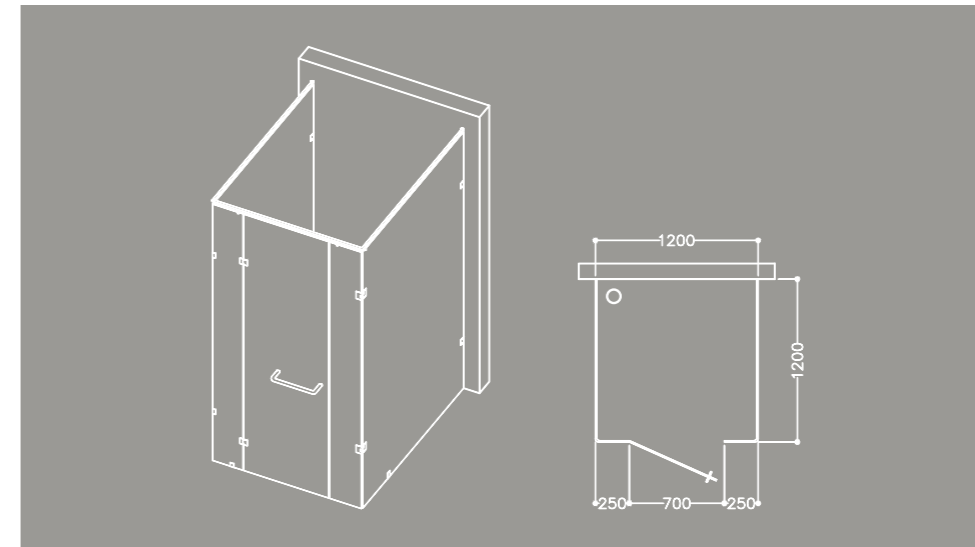

1850-C/1150-C

Model: 1850-C / 1150-C

Description: U shaped shower enclosure with 2 fixed glasses on the sides and 2 fixed glasses on front with a door in between-5 parts

Finish: Chrome

Glass: 8mm / 10mm

8mm

Size: (in mm)

Height	Width	Code
1950	2800 - 3200	JSE-CHR-185C2832H19X
1950	3201 - 3600	JSE-CHR-185C3236H19X
1950	3600 - 4000	JSE-CHR-185C3640H19X

10mm

Size: (in mm)

Height	Width	Code
1950	2800 - 3200	JSE-CHR-115C2832H19X
1950	3201 - 3600	JSE-CHR-115C3236H19X
1950	3600 - 4000	JSE-CHR-115C3640H19X

Tempered Glass

EZEE KLEEN