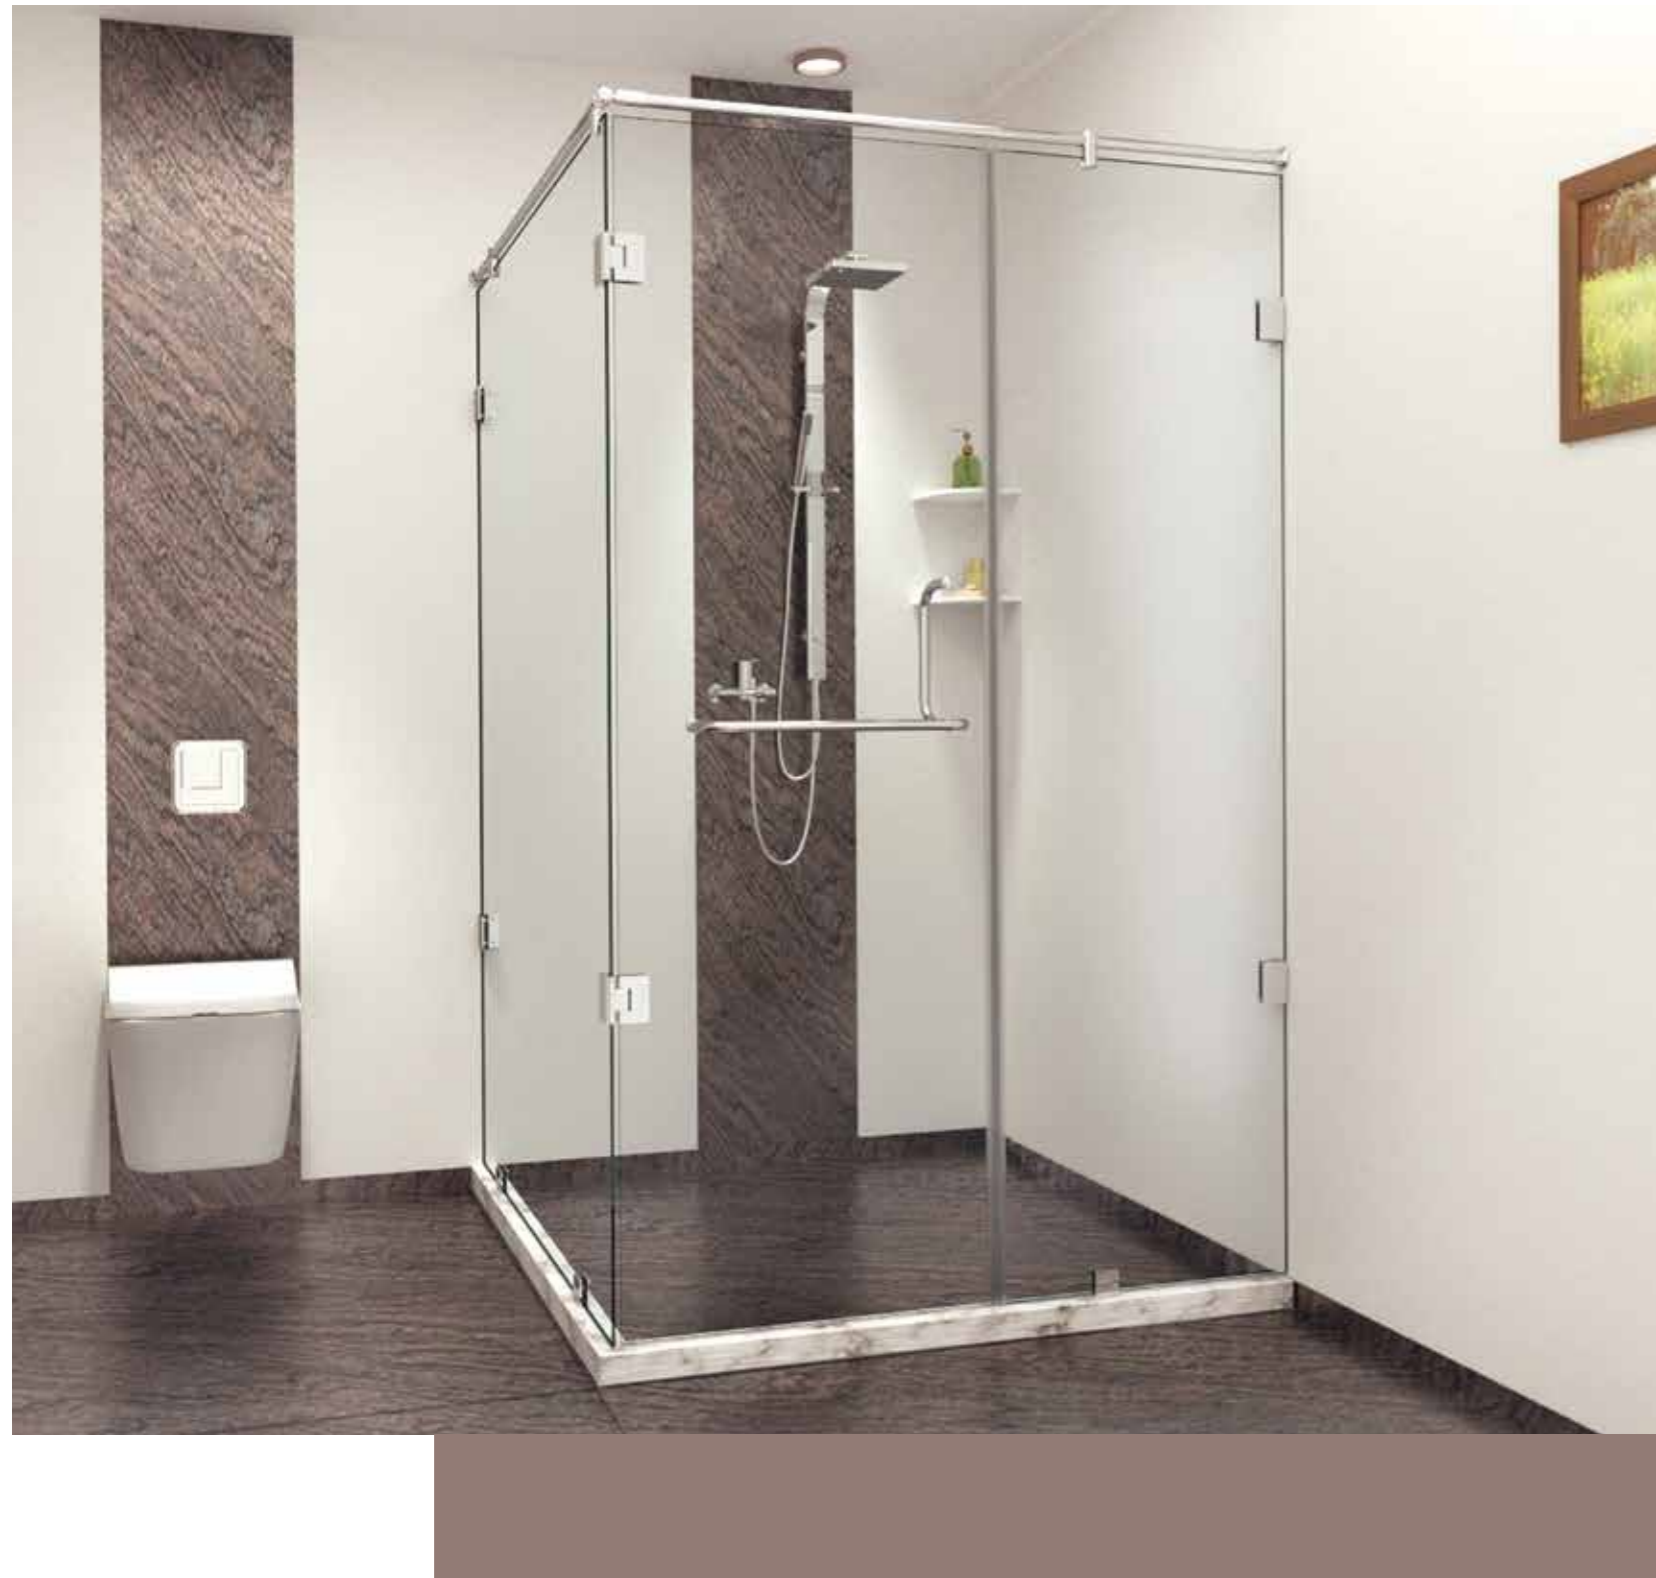

Tempered Glass

EZEE KLEEN

1830-G/1130-G

Model: 1830-G / 1130-G

Description: Wall to wall shower enclosure with two fixed glass and openable door in between - 3 part

Finish: Chrome

Glass: 8mm / 10mm

8mm

Tempered Glass

EZEE KLEEN

1840-L/1140-L

Model: 1840-L / 1140-L

Description: Corner shower enclosure with two fixed glass and openable door fixed on the side panel - 3 part

Finish: Chrome

Glass: 8mm / 10mm

8mm