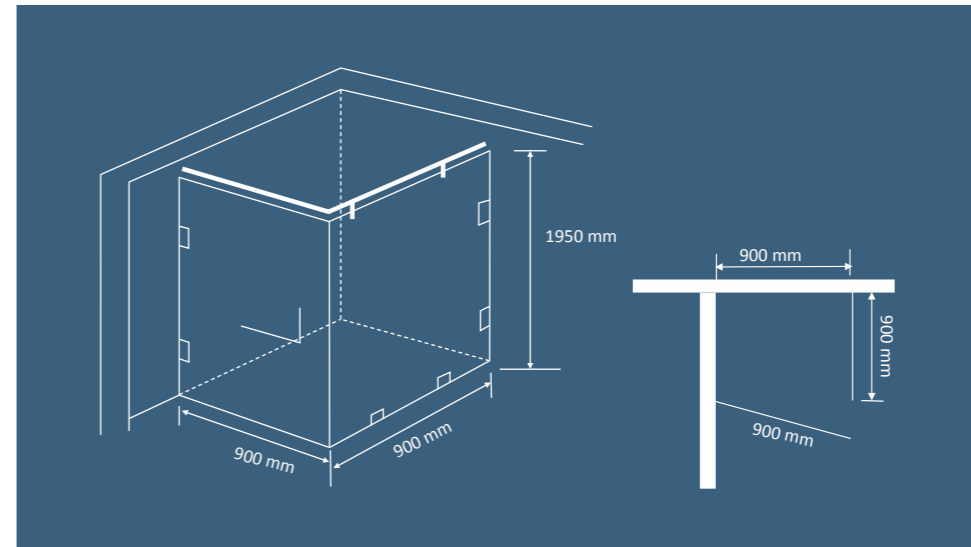

1840-F/1140-F

Model: 1840-F / 1140-F

Description: Corner Enclosure with One Fixed Glass and Openable Door - 2 parts

Finish: Chrome

Glass: 8mm / 10mm

8mm

Size: (in mm)

Height	Width	Code
1950	900 X 900	JSE-CHR-840F9090SX
1950	800 X 800	JSE-CHR-840F8080SX

10mm

Size: (in mm)

Height	Width	Code
1950	900 X 900	JSE-CHR-140F9090SX
1950	800 X 800	JSE-CHR-140F8080SX

Tempered Glass

EZEE KLEEN