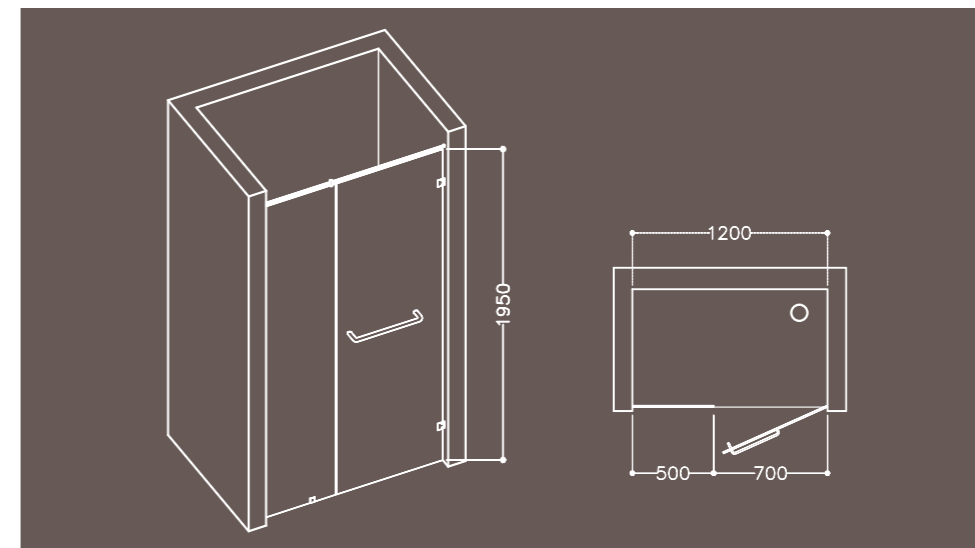

1820-W/1120-W

Model: 1820-W / 1120-W

Description: Wall to wall shower enclosure with one fixed glass and one openable door fixed on wall - 2 Part Enclosure

Finish: Chrome

Glass: 8mm / 10mm

8mm

Size: (in mm)

Height	Width	Code
1950	800 - 1200	JSE-CHR-820W0812H19X
1950	1201-1600	JSE-CHR-820W1216H19X
1950	1601 - 2000	JSE-CHR-820W1620H19X

10mm

Size: (in mm)

Height	Width	Code
1950	800 - 1200	JSE-CHR-120W0812H19X
1950	1201 - 1600	JSE-CHR-120W1216H19X
1950	1601 - 1800	JSE-CHR-120W1618H19X

Tempered Glass

EZEE KLEEN